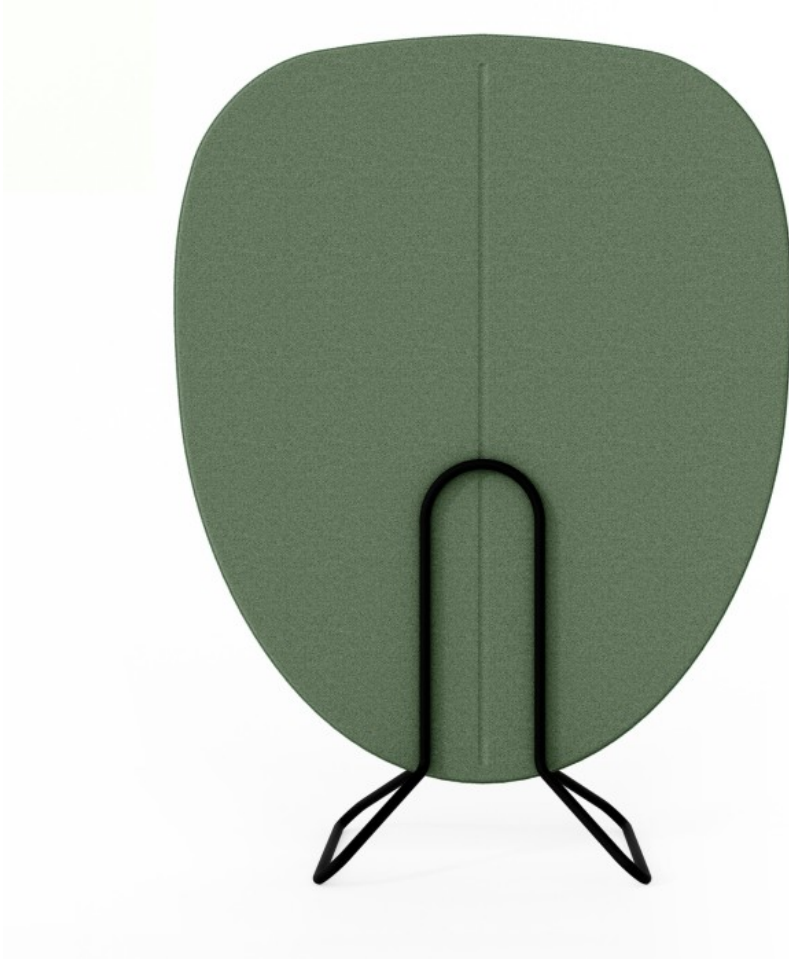

alberi

ALSC 1580 IN

: product card

Alberi is a collection of acoustic wall panels and free-standing screens with a wide range of configuration possibilities. The biophilic shape and patterns have been inspired by trees, while the textures and colours relate to the seasons.

technical data

ALSC 1580 IN

Standard ●
Option ○

Type of pattern

bejot:alberi

Base

Powder coated (colors according to the Bejot sampler) ●

dimensions