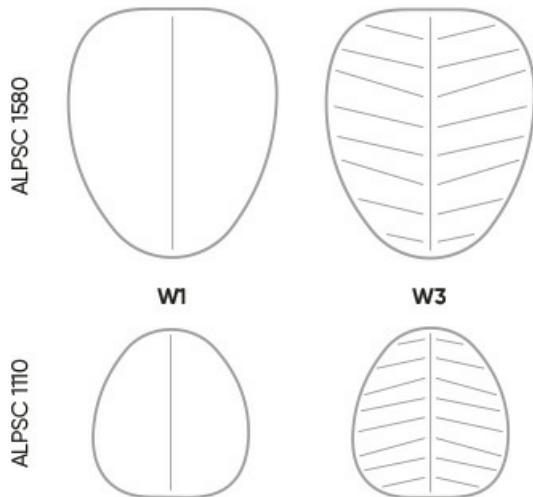

collection advantages

biophilia in the office

Alberi is an excellent alternative to standard acoustic panels because, in addition to their acoustic properties, they also provide a pleasant visual experience and rest for the eyes.

moody colours

The carefully selected colours evoke the seasons and create positive emotions. A wide range of RAL colours allows interesting combinations of frame and fabric shades.

available variants

Panels and screens are available in 2 sizes and 3 embossing patterns.

technical data

ALSC 1580 IN

Standard ●
Option ○

Type of pattern

---

bejot:alberi

Base

Powder coated (colors according to the Bejot sampler) ●