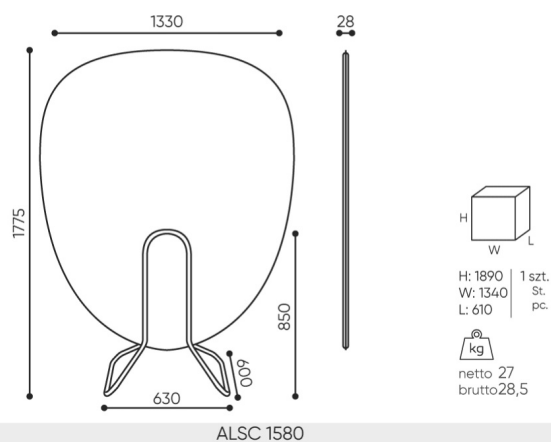

technical data

ALSC 1580 IN

Standard ●
Option ○

Type of pattern

bejot:alberi

Base

Powder coated (colors according to the Bejot sampler) ●

dimensions

ALSC 1580 IN

H height: overall dimensions

W width: overall dimensions

L depth: overall dimensions

Dimensions are approximate and may vary depending on the selected product configuration. The requirements of the standard are always met.