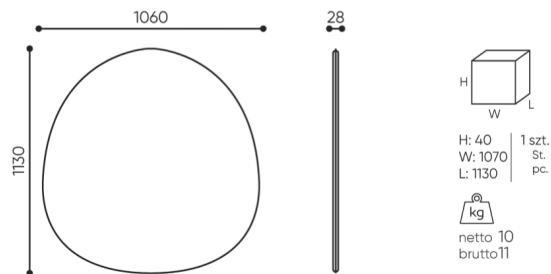

### CODE

Mounting rail 500mm long

ALSZ 5 ○

Mounting rail 1300mm long

ALSZ 13 ○

Mounting rail 2000mm long

ALSZ 20

Rails are mounted to the wall, depending on the configuration of the set, choose the appropriate length of the rail. The rails do not contain assembly screws (the appropriate mountings should be selected for the type of wall).

# dimensions

ALPSC 1110 IN

ALPSC 1110

**H** height: overall dimensions

**W** width: overall dimensions

**L** epth: overall dimensions

Dimensions are approximate and may vary depending on the selected product configuration. The requirements of the standard are always met.