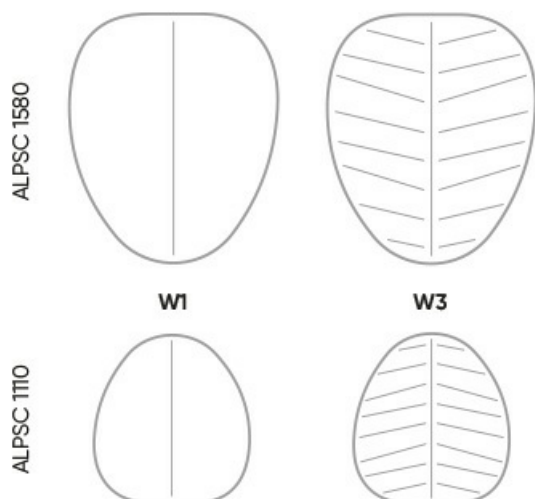

collection advantages

biophilia in the office

Alberi is an excellent alternative to standard acoustic panels because, in addition to their acoustic properties, they also provide a pleasant visual experience and rest for the eyes.

spatial arrangements

Alberi:wall panels come with a dedicated system of rails and hangers allowing for mounting at a distance of 20 and 50 mm from the wall. This enables easy creation of original compositions inspired by the forest.

available variants

Panels and screens are available in 2 sizes and 3 embossing patterns.

technical data

ALPSC 1110 IN

Standard ●
Option ○

Type of pattern

bejot:alberi

The hangers of the panels (mounted to the panel)

CODE

Black hangers (2 pcs) for a single panel with a distance of 20 mm from the wall

WD-A1 ●

Black hangers (2 pcs) for a single panel with a distance of 50 mm from the wall

WD-A2 ○

Hangers (1set = 2pcs) are mounted to the panel. The panel hangers makes it possible to adjust the suspension height of the panel on 4 levels - every 100 mm.

Depending on the configuration of the set, select the hangers with a suitable distance from the wall (for each panel - 1 set of hangers).

Mounting rail

CODE

Mounting rail 500mm long

ALSZ 5 ○

Mounting rail 1300mm long

ALSZ 13 ○

Mounting rail 2000mm long

ALSZ 20

Rails are mounted to the wall, depending on the configuration of the set, choose the appropriate length of the rail. The rails do not contain assembly screws (the appropriate mountings should be selected for the type of wall).