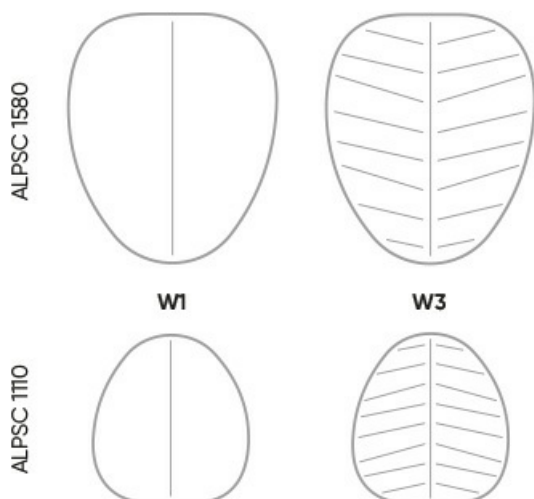

spatial arrangements

Alberi:wall panels come with a dedicated system of rails and hangers allowing for mounting at a distance of 20 and 50 mm from the wall. This enables easy creation of original compositions inspired by the forest.

available variants

Panels and screens are available in 2 sizes and 3 embossing patterns.

technical data

ALPSC 1580 IN

Standard ●
Option ○

Type of pattern

bejot:alberi

The hangers of the panels (mounted to the panel)

CODE

Black hangers (2 pcs) for a single panel with a distance of 20 mm from the wall

WD-A1 ●

Black hangers (2 pcs) for a single panel with a distance of 50 mm from the wall

WD-A2 ○

Hangers (1set = 2pcs) are mounted to the panel. The panel hangers makes it possible to adjust the suspension height of the panel on 4 levels - every 100 mm.

dimensions

ALPSC 1580 IN

ALPSC 1580

H height: overall dimensions

W width: overall dimensions

L epth: overall dimensions

Dimensions are approximate and may vary depending on the selected product configuration. The requirements of the standard are always met.