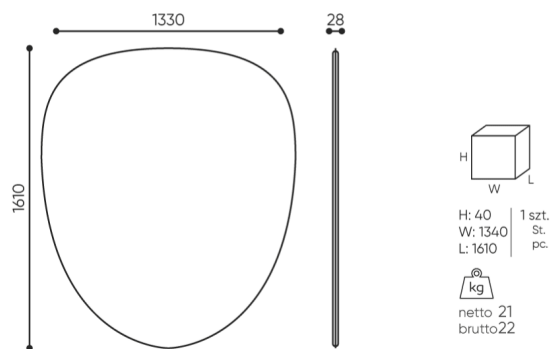

Depending on the configuration of the set, select the hangers with a suitable distance from the wall (for each panel - 1 set of hangers).

Mounting rail

CODE

Mounting rail 500mm long

ALSZ 5 ○

Mounting rail 1300mm long

ALSZ 13 ○

Mounting rail 2000mm long

ALSZ 20

Rails are mounted to the wall, depending on the configuration of the set, choose the appropriate length of the rail. The rails do not contain assembly screws (the appropriate mountings should be selected for the type of wall).

dimensions

ALPSC 1580 IN

ALPSC 1580

H height: overall dimensions

W width: overall dimensions

L epth: overall dimensions

Dimensions are approximate and may vary depending on the selected product configuration. The requirements of the standard are always met.