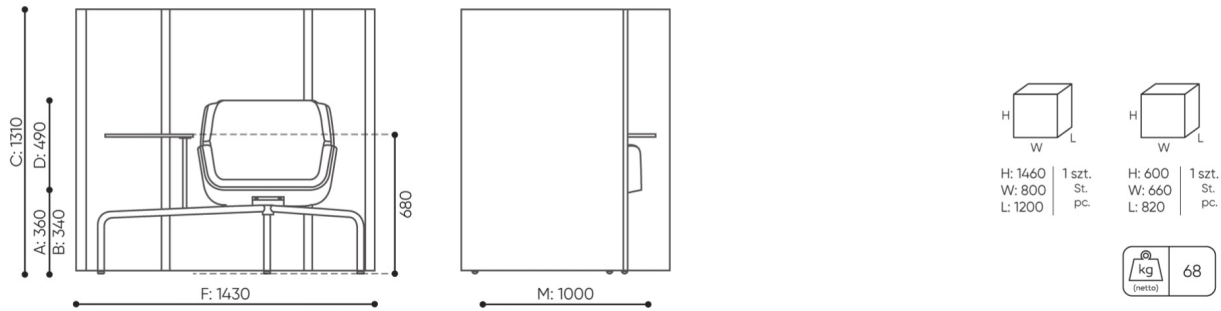

# dimensions

## BO WS

BO S BASE + BO S CHAIR

- A seat height: overall dimensions
- B seat height: measured according to the norm PN EN 1335 - 1
- C chair height
- D backrest height
- E headrest height
- F dimensional width chair / base
- G seat width
- H backrest width
- I width between armrests
- K height from the floor to the armrest
- L backrest length
- M dimensional chair depth
- N seat depth / seat length