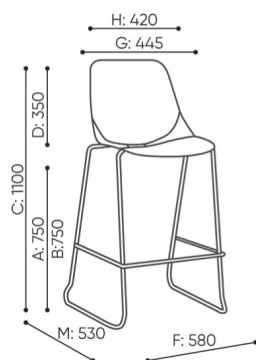

## technical data

EG H

Standard ●  
Option ○

| Base    | Code |
|---------|------|
| Chromed | ●    |

| Additional equipment                            | Code    |
|---|---------|
| EG H 1N - plastic shell                         | 1N ●    |
| EG H 2N - upholstered seat                      | 2N ●    |
| Glides for ceramic floors, concrete and carpets | EG TR ● |

# dimensions

EG H

H: 1050  
W: 665  
L: 635

1 szt.  
St.  
pc.

netto 11  
brutto 14

EG H 1N

- A seat height: overall dimensions
- B seat height: measured according to the norm  
PN EN 1335 - 1
- C chair height
- D backrest height
- E headrest height
- F dimensional width chair / base
- G seat width
- H backrest width
- I width between armrests
- K height from the floor to the armrest
- L backrest length
- M dimensional chair depth
- N seat depth / seat length

Dimensions are approximate and may vary depending on the selected product configuration. The requirements of the standard are always met.