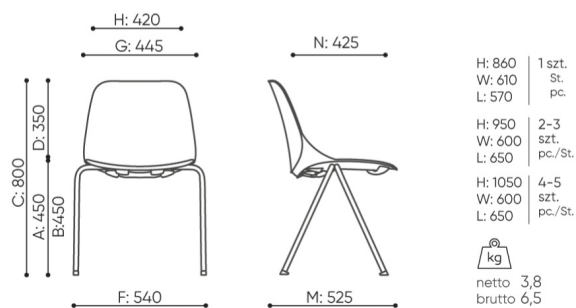

## Interesting, coherent form

The collection combines one streamlined shell shape with several different designs, creating a versatile and universal seat family. The Eggo family includes: a four-legged model, on a skid, a hoker and a bench. The shell is also available in a 2N version with an upholstered seat. The collection is available in 6 plastic colors.

## technical data

EG 215

Standard ●  
Option ○

Base	Code
Chromed	●

Additional equipment	Code
EG 220 1N - plastic shell	1N ●
EG 220 2N - upholstered seat cover	2N ●
EG 220 - left anti-panic desktop	PL ○
EG 220 - Hinge chair connector	L ○
Powder coated chair trolley while buying Eggo chairs	EG TR ○
Powder-painted trolley is sold independently.	EG TR ○
Feet on ceramic, concrete and carpet floors	TK ●

# dimensions

## EG 215

EG 215 1N

- A seat height: overall dimensions
- B seat height: measured according to the norm  
PN EN 1335 - 1
- C chair height
- D backrest height
- E headrest height
- F dimensional width chair / base
- G seat width
- H backrest width
- I width between armrests
- K height from the floor to the armrest
- L backrest length
- M dimensional chair depth
- N seat depth / seat length