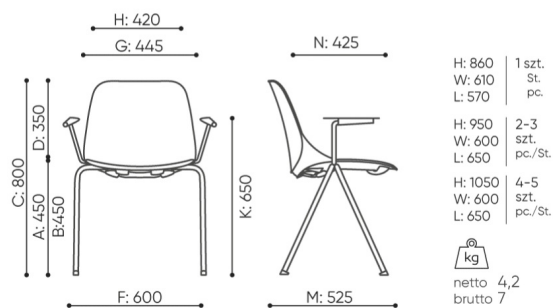

design:
Scagnellato & Ferrarese

Product website
[website link](#)

bejot:

collection advantages

Interesting, coherent form

The collection combines one streamlined shell shape with several different designs, creating a versatile and universal seat family. The Eggo family includes: a four-legged model, on a skid, a hoker and a bench. The shell is also available in a 2N version with an upholstered seat. The collection is available in 6 plastic colors.

technical data

EG 220

Standard ●
Option ○

Base	Code
Chromed	●

Additional equipment	CODE
EG 220 1N - plastic shell	1N ●
EG 220 2N - upholstered seat cover	2N ●
EG 220 - left anti-panic desktop	PL ○
EG 220 - Hinge chair connector	L ○
Powder coated chair trolley while buying Eggo chairs	EG TR ○
Powder-painted trolley is sold independently.	EG TR ○
Feet on ceramic, concrete and carpet floors	TK ●

dimensions

EG 220

EG 220 1N

- A seat height: overall dimensions
- B seat height: measured according to the norm
PN EN 1335 - 1
- C chair height
- D backrest height
- E headrest height
- F dimensional width chair / base
- G seat width
- H backrest width
- I width between armrests
- K height from the floor to the armrest
- L backrest length
- M dimensional chair depth
- N seat depth / seat length

Dimensions are approximate and may vary depending on the selected product configuration. The requirements of the standard are always met.

materials available for collection

1st price group	Bond, Fenno, Keimo, Sawana
2nd price group	Alpa, Charles, Charles - Studio Design, Cura, Era - Studio Design, Pastel, Roccia, Valencia
3rd price group	Ally, Ally SD, Alpa-Studio Design, Blazer, Cura SD, Easy SD, Oceanic, Silvertex , Silvertex - Studio Design, Synergy, Synergy - Studio Design, Valencia - Studio Design
4th price group	Heritage, Oceanic-Studio Design, Remix - Studio Design
5th price group	Accessoire, Steelcut Trio 3
Leather	Leather
Plastic	Eggo