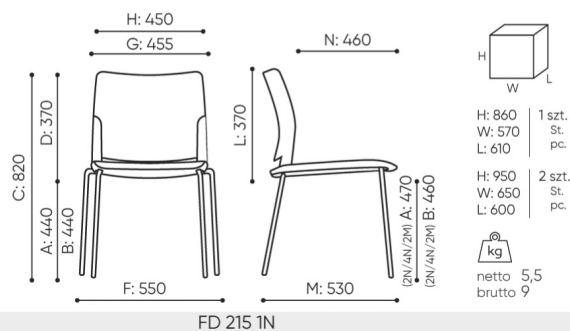

## technical data

FD 215 N

Standard ●  
Option ○

Base	CODE	
Chromed		●
Powder painted (colors according to Bejot pattern book)		○
Feet	CODE	
Feet for ceramic floors, concrete, carpets	CK	●
Felt feet for wooden floors, panels	CF	○
Code names marks	CODE	
Whole plastic	1N	
Seat: upholstered / backrest: plastic	2N	
Upholstered seat and backrest	4N	
Upholstered seat / backrest black frame + mesh	2M	

# dimensions

FD 215 N

- A seat height: overall dimensions
- B seat height: measured according to the norm  
PN EN 1335 - 1
- C chair height
- D backrest height
- E headrest height
- F dimensional width chair / base
- G seat width
- H backrest width
- I width between armrests
- K height from the floor to the armrest
- L backrest length
- M dimensional chair depth
- N seat depth / seat length

Dimensions are approximate and may vary depending on the selected product configuration. The requirements of the standard are always met.