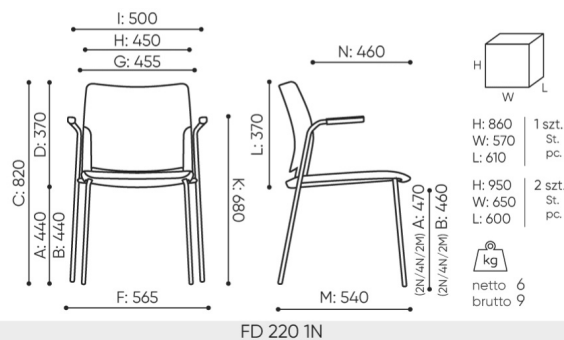

Code names marks	CODE
Whole plastic	1N
Seat: upholstered / backrest: plastic	2N
Upholstered seat and backrest	4N
Upholstered seat / backrest black frame + mesh	2M

# dimensions

## FD 220 N

FD 220 1N

- A seat height: overall dimensions
- B seat height: measured according to the norm  
PN EN 1335 - 1
- C chair height
- D backrest height
- E headrest height
- F dimensional width chair / base
- G seat width
- H backrest width
- I width between armrests
- K height from the floor to the armrest
- L backrest length
- M dimensional chair depth
- N seat depth / seat length

Dimensions are approximate and may vary depending on the selected product configuration. The requirements of the standard are always met.