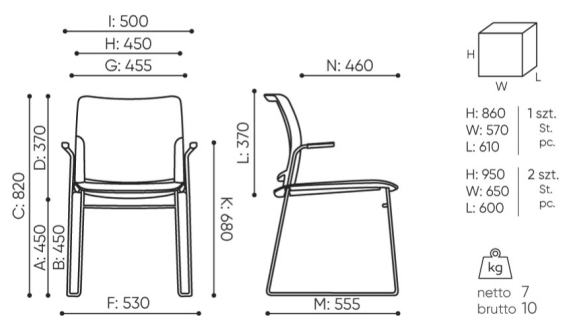

technical data

FD 270 N

Standard ●
Option ○

Base	CODE	
Chromed (only chairs, an option not available to a trolley FD TR)		●
Powder painted (colors according to Bejot pattern book)		○
Armrests	CODE	
Plastic armrests - seat / backrest color		●
Slides	CODE	
Glides for ceramic floors, concrete, carpets		●
Additional equipment	CODE	
Chair connector in rows allowing the numbering of rows	LN	○
Code names marks	CODE	
Whole plastic	1N	
Seat: upholstered / backrest: plastic	2N	
Upholstered seat and backrest	4N	
Upholstered seat / backrest black frame + mesh	2M	

dimensions

FD 270 N

FD 270 1N

- A seat height: overall dimensions
- B seat height: measured according to the norm
PN EN 1335 - 1
- C chair height
- D backrest height
- E headrest height
- F dimensional width chair / base
- G seat width
- H backrest width
- I width between armrests
- K height from the floor to the armrest
- L backrest length
- M dimensional chair depth
- N seat depth / seat length

Dimensions are approximate and may vary depending on the selected product configuration. The requirements of the standard are always met.

materials available for collection

1st price group	Bond, Fenno, Keimo, Sawana
2nd price group	Alpa, Charles, Charles - Studio Design, Cura, Pastel, Roccia, Valencia
3rd price group	Ally, Ally SD, Alpa-Studio Design, Blazer, Cura SD, Easy SD, Oceanic, Silvertex , Silvertex - Studio Design, Synergy, Synergy - Studio Design, Valencia - Studio Design
4th price group	Heritage, Oceanic-Studio Design, Remix - Studio Design
5th price group	Steelcut Trio 3
Leather	Leather
Membrane	Membrane Kyos, Momo, Milla
Plastic	Plastik Fendo 2M, Plastic Fendo
Metal	Metal - powder coated