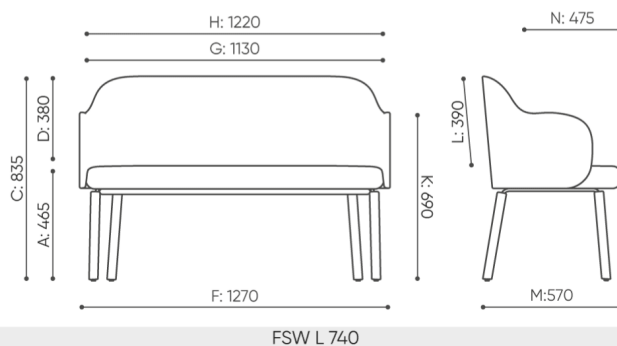

high and low benches

Flos benches with a powder-coated base come in two heights (high and low). Benches with oak or oak-metal construction are only available in one height (low).

technical data

FSW L740

Standard ●
Option ○

Base

Powder coated (colors according to the Bejot sampler) + wooden legs (solid oak wood - natural colour O1) ●

Feet

Without feet ●

Felt feet on wooden floors and panels DF ○

dimensions

FSW L740

- A seat height: overall dimensions
- B seat height: measured according to the norm
PN EN 1335 - 1
- C chair height
- D backrest height
- E headrest height
- F dimensional width chair / base
- G seat width
- H backrest width
- I width between armrests
- K height from the floor to the armrest
- L backrest length
- M dimensional chair depth
- N seat depth / seat length

Dimensions are approximate and may vary depending on the selected product configuration. The requirements of the standard are always met.

materials available for collection

1st price group	Fenno, Keimo
2nd price group	Alpa, Charles - Studio Design, Cura, Pastel, Roccia
3rd price group	Ally, Ally SD, Alpa-Studio Design, Blazer, Cura SD, Easy SD, Oceanic, Silvertex , Silvertex - Studio Design, Synergy, Synergy - Studio Design
4th price group	Heritage, Oceanic-Studio Design, Remix - Studio Design
5th price group	Accessoire, Steelcut Trio 3
Leather	Leather
Metal	Metal - powder coated