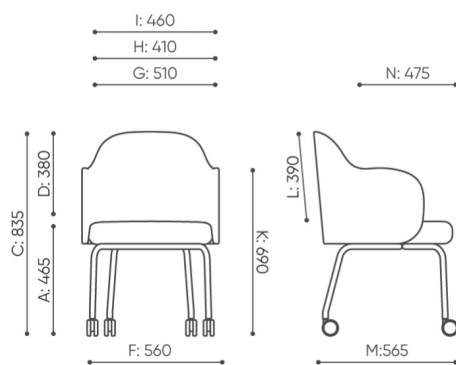

### Castors

---

Hard castors for soft floors Ø 65 with auto-brake

DEMA ●

Soft castors for hard floors Ø 65 with auto-brake

DEMAD ○

Universal castors without brake function, color white

RL W4 ○

# dimensions

## FS KP 260

FS KP 260

- A seat height: overall dimensions
- B seat height: measured according to the norm  
PN EN 1335 - 1
- C chair height
- D backrest height
- E headrest height
- F dimensional width chair / base
- G seat width
- H backrest width
- I width between armrests
- K height from the floor to the armrest
- L backrest length
- M dimensional chair depth
- N seat depth / seat length

Dimensions are approximate and may vary depending on the selected product configuration. The requirements of the standard are always met.