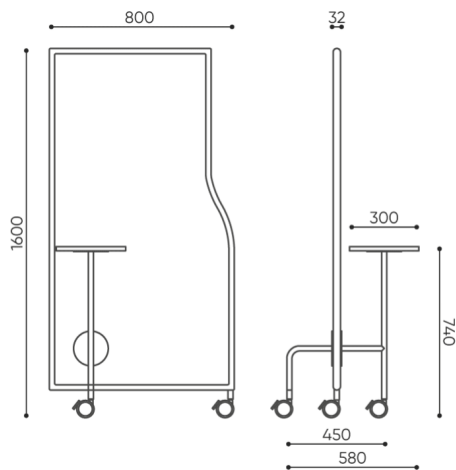

silent connection

Connectors make it possible to connect two screens (in a straight line and at angles of 90 and 135). The connectors can only be used for screens with a straight side (no wave-side connection possible).

handy top

Acoustic walls can be optionally equipped with a top (available in two heights).

technical data

FS SC8TW

Standard ●
Option ○

Bases	CODE	
Powder coated base (colors according to the Bejot sampler) with two arms with castors with brake, and 1 height-adjustable footer	2TN	●
Castor with a brake instead of a foot	3TN	○
Tables		
Table h 740 mm, top Ø 300 mm made of laminated board (colors according to the Bejot sampler)	TBL-LAM	○
Table h 1000 mm, top Ø 300 mm made of laminated board (colors according to Bejot sampler)	TBH-LAM	○

dimensions

FS SC8TW

FS SC8TW + 3TN + TBL

- H** height: overall dimensions
- W** width: overall dimensions
- L** depth: overall dimensions

Dimensions are approximate and may vary depending on the selected product configuration. The requirements of the standard are always met.