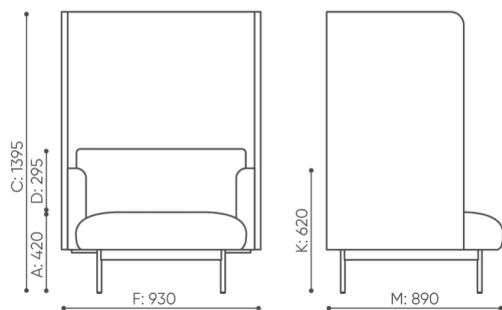

Mediaport

Round PIX mediaport (black-B) - 1 voltage socket 230 V

R[type]IV ○

Round PIX mediaport (black-B) - 2 x USB charger

RM1CC ○

dimensions

FR 421W

 netto 74

FR 421 W

Dimensions are approximate and may vary depending on product configuration configuration. Standards are always taken into account.

materials available for collection

1st price group	Fenno
2nd price group	Alpa, Charles, Charles - Studio Design, Pastel, Roccia
3rd price group	Ally, Ally SD, Alpa-Studio Design, Blazer, Easy SD, Oceanic, Synergy, Synergy - Studio Design
4th price group	Heritage, Oceanic-Studio Design, Remix - Studio Design
5th price group	Steelcut Trio 3
Metal	Metal - powder coated