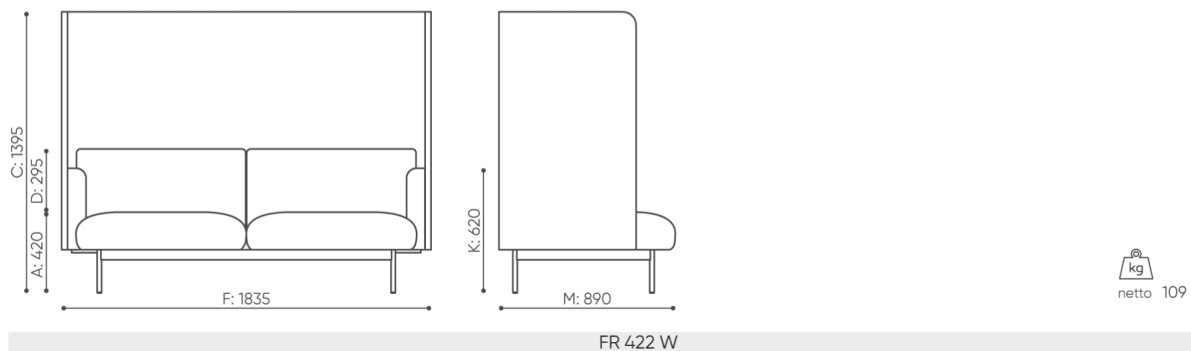

Mediaport

Round PIX mediaport (black-B) - 1 voltage socket 230 V

R[type]IV ○

Round PIX mediaport (black-B) - 2 x USB charger

RM1CC ○

dimensions

FR 422W

Dimensions are approximate and may vary depending on product configuration configuration. Standards are always taken into account.