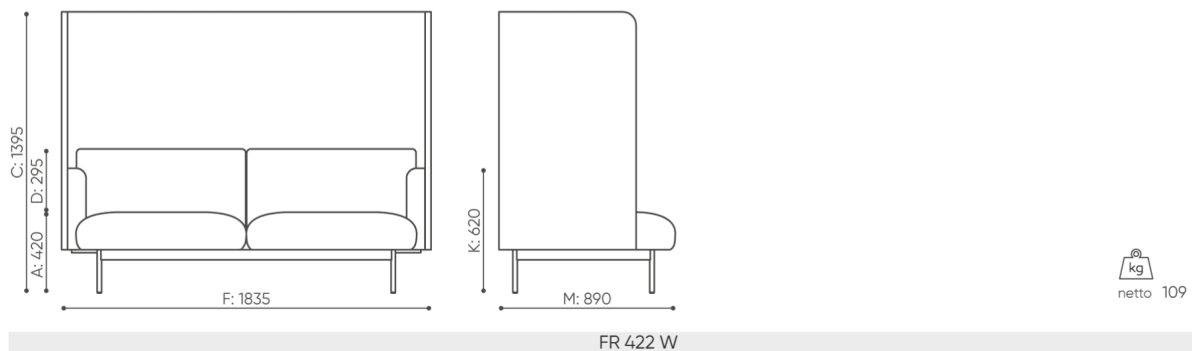

Mediaport

Round PIX mediaport (black-B) - 1 voltage socket 230 V

R[type]IV ○

Round PIX mediaport (black-B) - 2 x USB charger

RM1CC ○

dimensions

FR 422W

Dimensions are approximate and may vary depending on product configuration configuration. Standards are always taken into account.