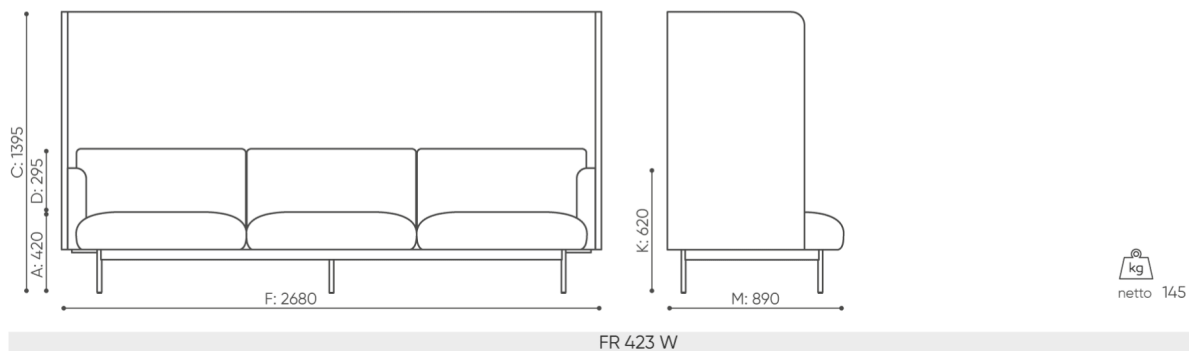

Mediaport

Round PIX mediaport (black-B) - 1 voltage socket 230 V

R[type]IV ○

Round PIX mediaport (black-B) - 2 x USB charger

RM1CC ○

dimensions

FR 423W

Dimensions are approximate and may vary depending on product configuration configuration. Standards are always taken into account.