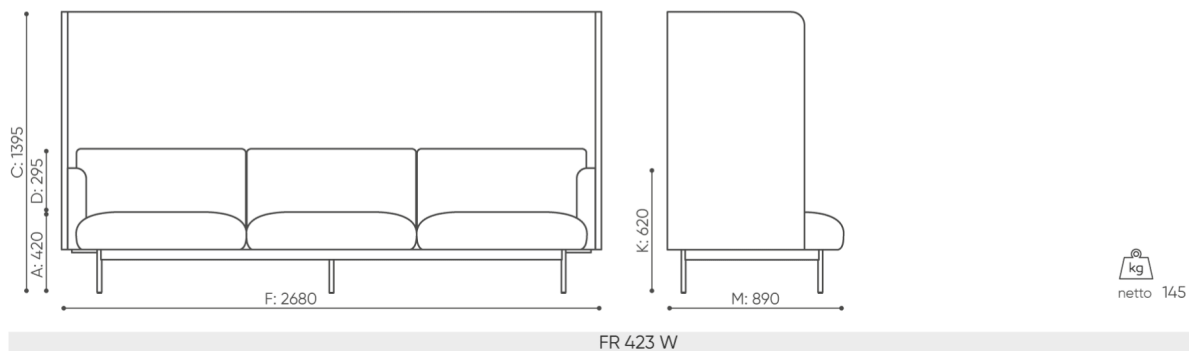

Round PIX mediaport (black-B) - 2 x USB charger

RM1CC ○

dimensions

FR 423W

Dimensions are approximate and may vary depending on product configuration configuration. Standards are always taken into account.