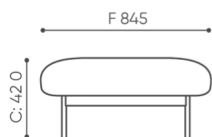

# dimensions

FR 100

 netto 15

FR 100

- A** seat height: overall dimensions
- B** seat height
- C** chair height: overall dimensions
- D** backrest height
- F** chair width: overall dimensions
- G** seat width
- H** backrest width
- K** height from the floor to the armrest
- M** chair depth: overall dimensions
- N** seat depth / seat length