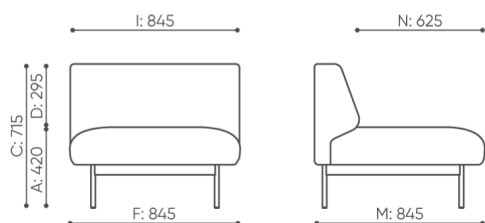

# dimensions

FR 401

 netto 24

FR 401

- A seat height: overall dimensions
- B seat height
- C chair height: overall dimensions
- D backrest height
- F chair width: overall dimensions
- G seat width
- H backrest width
- K height from the floor to the armrest
- M chair depth: overall dimensions
- N seat depth / seat length