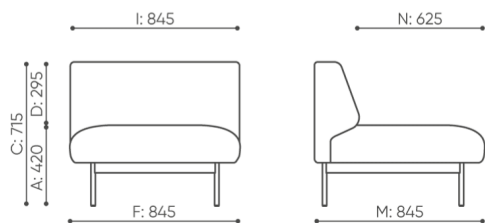

Set of connectors to connect 2 seats

L-FR ○

dimensions

FR 401

 netto 24

FR 401

- A seat height: overall dimensions
- B seat height
- C chair height: overall dimensions
- D backrest height
- F chair width: overall dimensions
- G seat width
- H backrest width
- K height from the floor to the armrest
- M chair depth: overall dimensions
- N seat depth / seat length

Dimensions are approximate and may vary depending on the selected product configuration. The requirements of the standard are always met.

materials available for collection

1st price group	Fenno
2nd price group	Alpa, Charles, Charles - Studio Design, Cura, Pastel, Roccia
3rd price group	Ally, Ally SD, Alpa-Studio Design, Blazer, Cura SD, Easy SD, Oceanic, Synergy, Synergy - Studio Design
4th price group	Heritage, Oceanic-Studio Design, Remix - Studio Design
5th price group	Steelcut Trio 3
Metal	Metal - powder coated