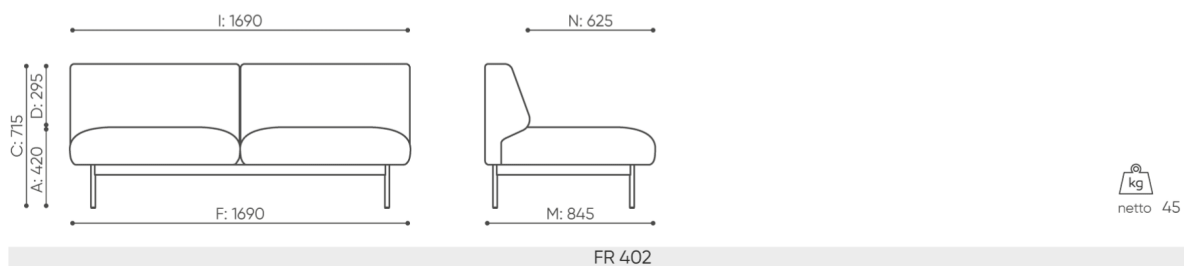

dimensions

FR 402

- **A** seat height: overall dimensions
- **B** seat height
- **C** chair height: overall dimensions
- **D** backrest height
- **F** chair width: overall dimensions
- **G** seat width
- **H** backrest width
- **K** height from the floor to the armrest
- **M** chair depth: overall dimensions
- **N** seat depth / seat length

Dimensions are approximate and may vary depending on the selected product configuration. The requirements of the standard are always met.