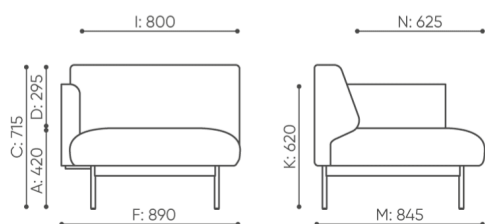

# dimensions

FR 421

 netto 37

FR 421

bejot:fora

 netto 31

FR 411 L/R

- A seat height: overall dimensions
- B seat height
- C chair height: overall dimensions
- D backrest height
- F chair width: overall dimensions
- G seat width
- H backrest width
- K height from the floor to the armrest
- M chair depth: overall dimensions
- N seat depth / seat length

Dimensions are approximate and may vary depending on the selected product configuration. The requirements of the standard are always met.