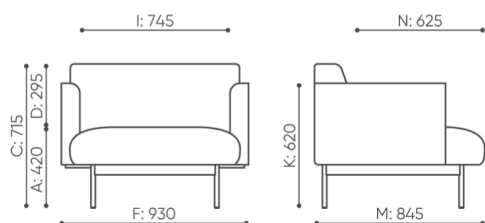

# dimensions

FR 421

 netto 37

FR 421

bejot:fora

 netto 31

FR 411 L/R

- A seat height: overall dimensions
- B seat height
- C chair height: overall dimensions
- D backrest height
- F chair width: overall dimensions
- G seat width
- H backrest width
- K height from the floor to the armrest
- M chair depth: overall dimensions
- N seat depth / seat length

Dimensions are approximate and may vary depending on the selected product configuration. The requirements of the standard are always met.