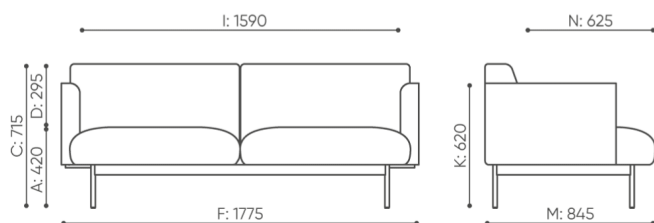

# dimensions

FR 422

kg  
netto 59

FR 422

bejot:fora

kg  
netto 52

FR 412 L/R

- A seat height: overall dimensions
- B seat height
- C chair height: overall dimensions
- D backrest height
- F chair width: overall dimensions
- G seat width
- H backrest width
- K height from the floor to the armrest
- M chair depth: overall dimensions
- N seat depth / seat length