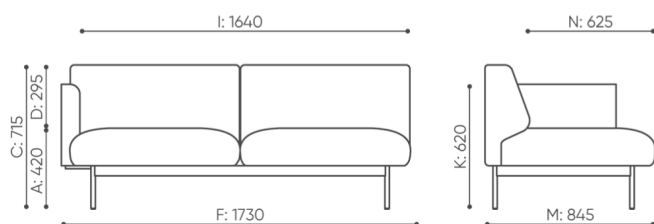

# dimensions

FR 422

kg  
netto 59

FR 422

bejot:fora

kg  
netto 52

FR 412 L/R

- A seat height: overall dimensions
- B seat height
- C chair height: overall dimensions
- D backrest height
- F chair width: overall dimensions
- G seat width
- H backrest width
- K height from the floor to the armrest
- M chair depth: overall dimensions
- N seat depth / seat length

Dimensions are approximate and may vary depending on the selected product configuration. The requirements of the standard are always met.