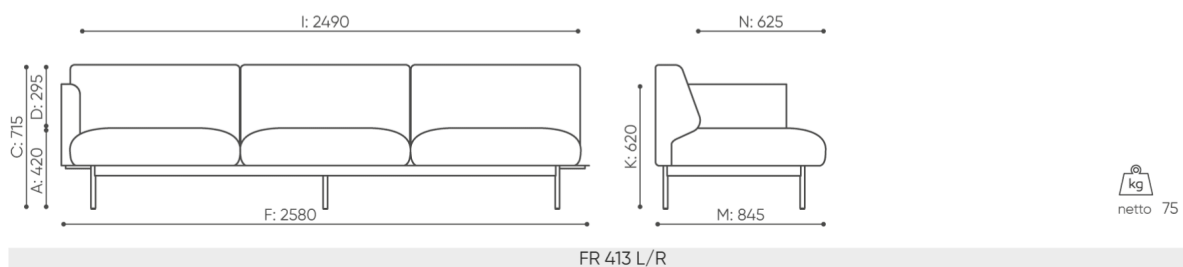

Set of connectors to connect 2 seats

L-FR ○

dimensions

FR 423

bejot:fora

- A seat height: overall dimensions
- B seat height
- C chair height: overall dimensions
- D backrest height
- F chair width: overall dimensions
- G seat width
- H backrest width
- K height from the floor to the armrest
- M chair depth: overall dimensions
- N seat depth / seat length

Dimensions are approximate and may vary depending on the selected product configuration. The requirements of the standard are always met.

materials available for collection

| | |
|-----------------|--|
| 1st price group | Fenno |
| 2nd price group | Alpa, Charles, Charles - Studio Design, Cura, Pastel, Roccia |
| 3rd price group | Ally, Ally SD, Alpa-Studio Design, Blazer, Cura SD, Easy SD, Oceanic, Synergy, Synergy - Studio Design |
| 4th price group | Heritage, Oceanic-Studio Design, Remix - Studio Design |
| 5th price group | Steelcut Trio 3 |
| Metal | Metal - powder coated |