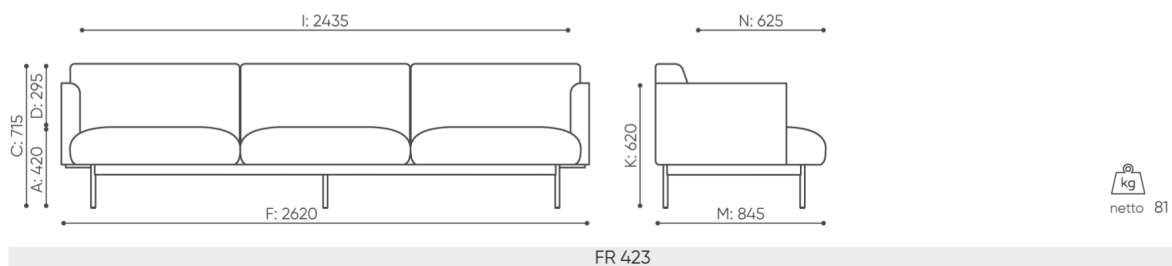

Set of connectors to connect 2 seats

L-FR ○

dimensions

FR 423

bejot:fora

- A seat height: overall dimensions
- B seat height
- C chair height: overall dimensions
- D backrest height
- F chair width: overall dimensions
- G seat width
- H backrest width
- K height from the floor to the armrest
- M chair depth: overall dimensions
- N seat depth / seat length