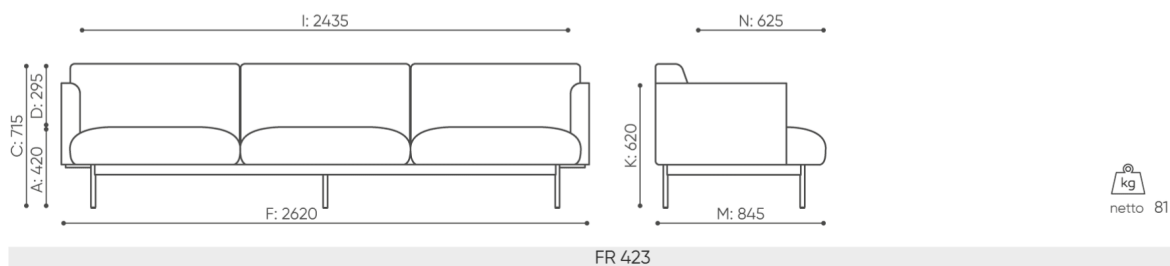

Set of connectors to connect 2 seats

L-FR ○

dimensions

FR 423

bejot:fora

- A seat height: overall dimensions
- B seat height
- C chair height: overall dimensions
- D backrest height
- F chair width: overall dimensions
- G seat width
- H backrest width
- K height from the floor to the armrest
- M chair depth: overall dimensions
- N seat depth / seat length