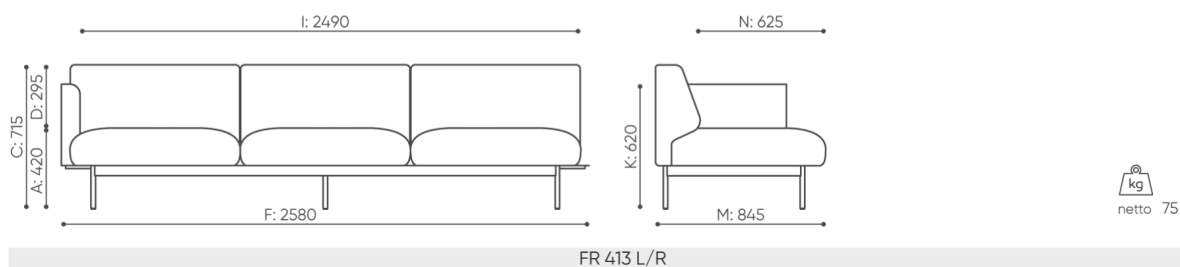

Set of connectors to connect 2 seats

L-FR ○

dimensions

FR 423

bejot:fora

- A seat height: overall dimensions
- B seat height
- C chair height: overall dimensions
- D backrest height
- F chair width: overall dimensions
- G seat width
- H backrest width
- K height from the floor to the armrest
- M chair depth: overall dimensions
- N seat depth / seat length

Dimensions are approximate and may vary depending on the selected product configuration. The requirements of the standard are always met.

materials available for collection

1st price group	Fenno
2nd price group	Alpa, Charles, Charles - Studio Design, Cura, Pastel, Roccia
3rd price group	Ally, Ally SD, Alpa-Studio Design, Blazer, Cura SD, Easy SD, Oceanic, Synergy, Synergy - Studio Design
4th price group	Heritage, Oceanic-Studio Design, Remix - Studio Design
5th price group	Steelcut Trio 3
Metal	Metal - powder coated