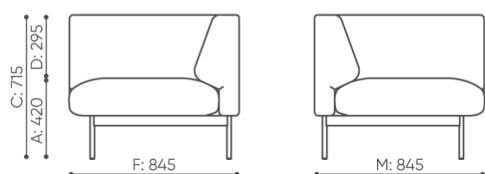

### Connectors

Set of connectors to connect 2 seats

L-FR

○

bejot:fora

# dimensions

FR 4CC

FR C

- A seat height: overall dimensions
- B seat height
- C chair height: overall dimensions
- D backrest height
- F chair width: overall dimensions
- G seat width
- H backrest width
- K height from the floor to the armrest
- M chair depth: overall dimensions
- N seat depth / seat length