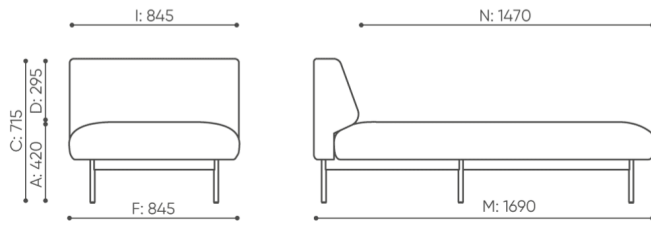

### Base

Powder coated (colors according to the Bejot sampler) ●

The chaise longue can be used instead of any seat in straight back modules (not available for FR 100 and FR CC)

# dimensions

## FR S

FR S

FR 421 S

- A seat height: overall dimensions
- B seat height
- C chair height: overall dimensions
- D backrest height
- F chair width: overall dimensions
- G seat width
- H backrest width
- K height from the floor to the armrest
- M chair depth: overall dimensions
- N seat depth / seat length