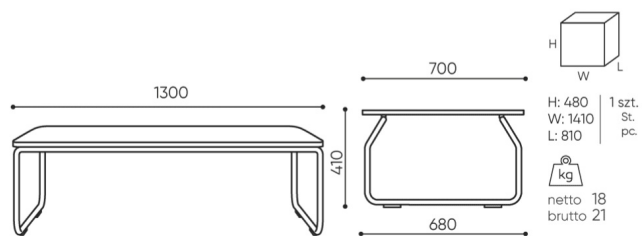

dimensions

LG TS1

LG TS 1

H height: overall dimensions

W width: overall dimensions

L depth: overall dimensions

Dimensions are approximate and may vary depending on the selected product configuration. The requirements of the standard are always met.