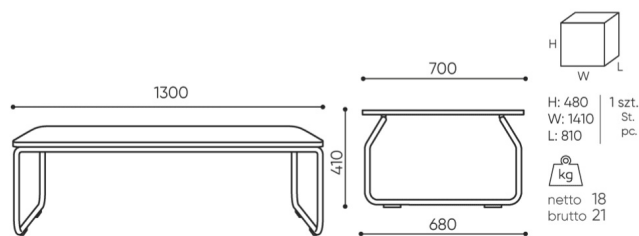

dimensions

LG TS1

LG TS 1

H height: overall dimensions

W width: overall dimensions

L depth: overall dimensions

Dimensions are approximate and may vary depending on the selected product configuration. The requirements of the standard are always met.