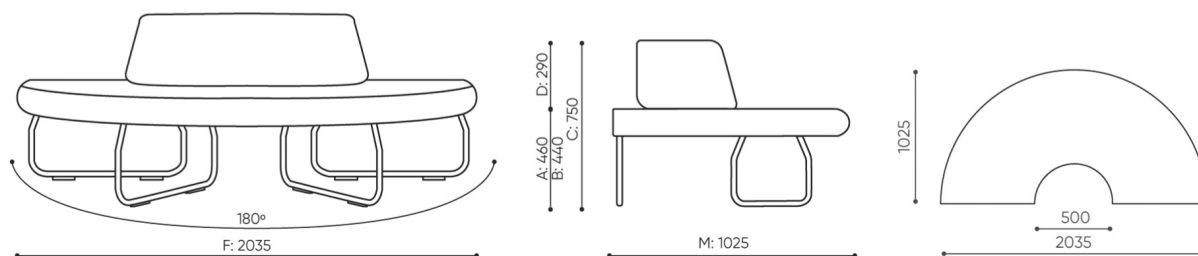

Legvan components are supplied in the form of partially disassembled (they require installation of legs to the seat)

dimensions

LG 180 IN

LG 180 1 IN

bejot:legvan

LG 180 0

- A seat height: overall dimensions
- B seat height
- C chair height: overall dimensions
- D backrest height
- F chair width: overall dimensions
- G seat width
- H backrest width
- K height from the floor to the armrest
- M chair depth: overall dimensions
- N seat depth / seat length