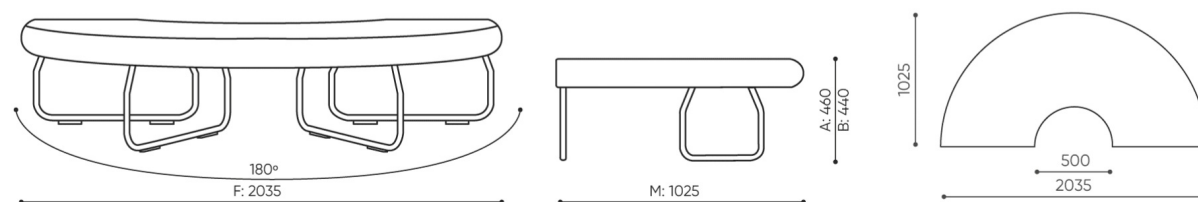

Legvan components are supplied in the form of partially disassembled (they require installation of legs to the seat)

dimensions

LG 180 IN

LG 180 1 IN

bejot:legvan

LG 180 0

- A seat height: overall dimensions
- B seat height
- C chair height: overall dimensions
- D backrest height
- F chair width: overall dimensions
- G seat width
- H backrest width
- K height from the floor to the armrest
- M chair depth: overall dimensions
- N seat depth / seat length