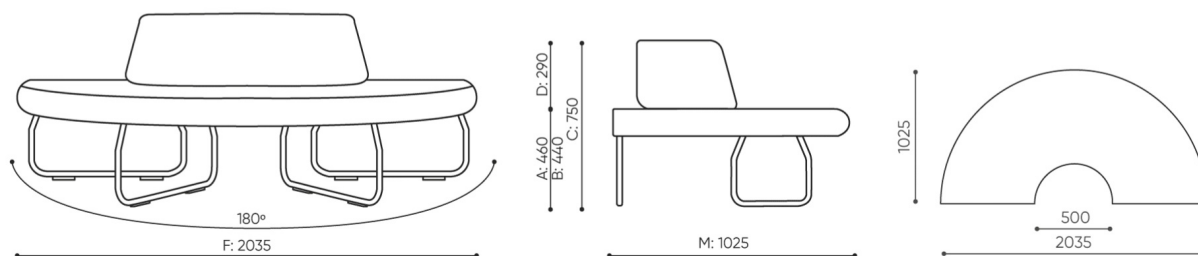

# dimensions

LG 180 IN

LG 180 1 IN

bejot:legvan

LG 180 0

- A seat height: overall dimensions
- B seat height
- C chair height: overall dimensions
- D backrest height
- F chair width: overall dimensions
- G seat width
- H backrest width
- K height from the floor to the armrest
- M chair depth: overall dimensions
- N seat depth / seat length