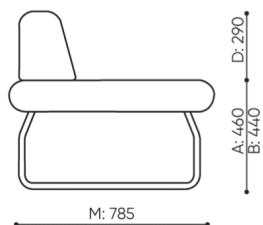

technical data

LG 401

Standard ●
Option ○

Base

Powder painted (colors according to Bejot sampler book) ●

Additional equipment

CODE

The METAL connector to connect a set (1 set = 2 pcs) ○

Felt glides for wooden floors and floor panels ●

Legvan components are supplied in the form of partially disassembled (they require installation of legs to the seat)

dimensions

LG 401

H: 770
W: 790
L: 800

- A seat height: overall dimensions
- B seat height
- C chair height: overall dimensions
- D backrest height
- F chair width: overall dimensions
- G seat width
- H backrest width
- K height from the floor to the armrest
- M chair depth: overall dimensions
- N seat depth / seat length