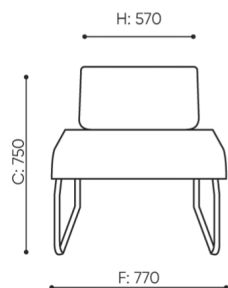

technical data

LG 401

Standard ●
Option ○

Base

Powder painted (colors according to Bejot sampler book) ●

Additional equipment

CODE

The METAL connector to connect a set (1 set = 2 pcs) ○

Felt glides for wooden floors and floor panels ●

Legvan components are supplied in the form of partially disassembled (they require installation of legs to the seat)

dimensions

LG 401

H: 770
W: 790
L: 800

- A seat height: overall dimensions
- B seat height
- C chair height: overall dimensions
- D backrest height
- F chair width: overall dimensions
- G seat width
- H backrest width
- K height from the floor to the armrest
- M chair depth: overall dimensions
- N seat depth / seat length