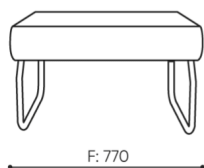

H: 770
W: 790
L: 800

1 szt.
St.
pc.

netto 15
brutto 19

LG 401

bejot:legvan