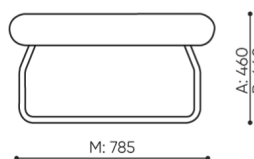

technical data

LG 401

Standard ●
Option ○

Base

Powder painted (colors according to Bejot sampler book) ●

Additional equipment

CODE

The METAL connector to connect a set (1 set = 2 pcs) ○

Felt glides for wooden floors and floor panels ●

Legvan components are supplied in the form of partially disassembled (they require installation of legs to the seat)

dimensions

LG 401

H: 770
W: 790
L: 800

1 szt.
St.
pc.

netto 15
brutto 19

LG 401

bejot:legvan

H: 240
W: 850
L: 810

1 szt.
St.
pc.

netto 12
brutto 15

LG 410 0

- A seat height: overall dimensions
- B seat height
- C chair height: overall dimensions
- D backrest height
- F chair width: overall dimensions
- G seat width
- H backrest width
- K height from the floor to the armrest
- M chair depth: overall dimensions
- N seat depth / seat length