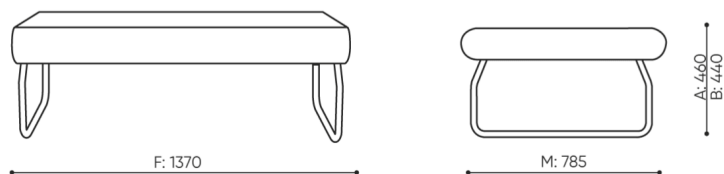

technical data

LG 402

Standard ●
Option ○

Base

Powder painted (colors according to Bejot sampler book) ●

Additional equipment

CODE

The METAL connector to connect a set (1 set = 2 pcs) ○

Felt glides for wooden floors and floor panels ●

Legvan components are supplied in the form of partially disassembled (they require installation of legs to the seat)

dimensions

LG 402

H: 450 | 1 szt.
W: 1400 | St.
L: 800 | pc.

netto 28
brutto 32

LG 402

bejot:legvan

H: 240 | 1 szt.
W: 1410 | St.
L: 810 | pc.

netto 21
brutto 25

LG 420 0

- A seat height: overall dimensions
- B seat height
- C chair height: overall dimensions
- D backrest height
- F chair width: overall dimensions
- G seat width
- H backrest width
- K height from the floor to the armrest
- M chair depth: overall dimensions
- N seat depth / seat length