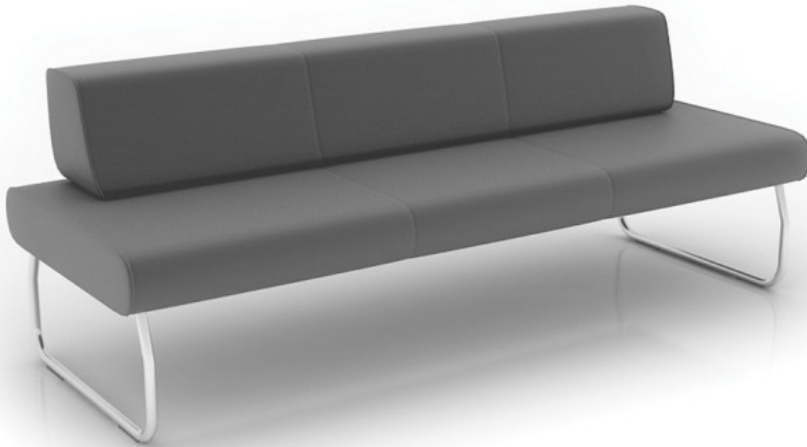

# legvan

LG 403

: product card

A collection of lightweight modular sofas designed for circulation areas and public interior spaces. The wide range of modules allows you to flexibly arrange even the most difficult spaces.

## Build an interior

The Legvan is our most iconic collection of the modular sofas designed for the communication zones and public interior spaces. A wide range of the modules allows for free creating even the most difficult spaces.

## Take care of good relationships

The extensive surfaces of seats and backrest give the interior a sense of calm, neutralise the tensions associated with a flow of people in the public interiors and facilitate maintaining positive relations between the people who do not know to each other.