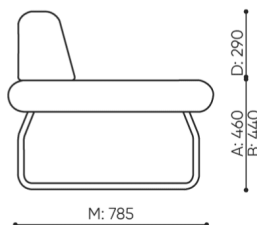

# dimensions

LG 403

H: 450 | 1 szt.  
W: 2190 | St.  
L: 800 | pc.

netto 44  
brutto 49

LG 403

bejot:legvan

H: 250 | 1 szt.  
W: 2140 | St.  
L: 840 | pc.

netto 31  
brutto 35

LG 430 0

- A seat height: overall dimensions
- B seat height
- C chair height: overall dimensions
- D backrest height
- F chair width: overall dimensions
- G seat width
- H backrest width
- K height from the floor to the armrest
- M chair depth: overall dimensions
- N seat depth / seat length