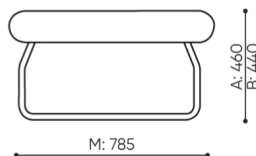

# dimensions

LG 403

H: 450 | 1 szt.  
W: 2190 | St.  
L: 800 | pc.

netto 44  
brutto 49

LG 403

bejot:legvan

H: 250 | 1 szt.  
W: 2140 | St.  
L: 840 | pc.

netto 31  
brutto 35

LG 430 0

- A seat height: overall dimensions
- B seat height
- C chair height: overall dimensions
- D backrest height
- F chair width: overall dimensions
- G seat width
- H backrest width
- K height from the floor to the armrest
- M chair depth: overall dimensions
- N seat depth / seat length