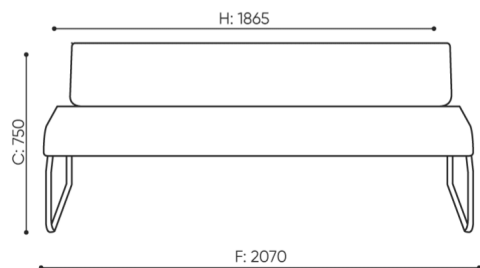

# dimensions

LG 403

H: 450 | 1 szt.  
W: 2190 | St.  
L: 800 | pc.

netto 44  
brutto 49

LG 403

bejot:legvan

H: 250 | 1 szt.  
W: 2140 | St.  
L: 840 | pc.

netto 31  
brutto 35

LG 430 0

- A seat height: overall dimensions
- B seat height
- C chair height: overall dimensions
- D backrest height
- F chair width: overall dimensions
- G seat width
- H backrest width
- K height from the floor to the armrest
- M chair depth: overall dimensions
- N seat depth / seat length

Dimensions are approximate and may vary depending on the selected product configuration. The requirements of the standard are always met.