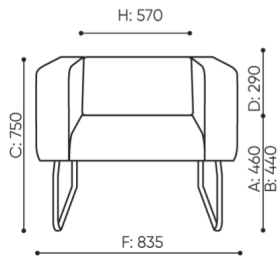

# dimensions

LG 421

H: 480 | 1 szt.  
W: 810 | St.  
L: 800 | pc.

netto 23  
brutto 27

LG 421

- A seat height: overall dimensions
- B seat height
- C chair height: overall dimensions
- D backrest height
- F chair width: overall dimensions
- G seat width
- H backrest width
- K height from the floor to the armrest
- M chair depth: overall dimensions
- N seat depth / seat length

Dimensions are approximate and may vary depending on the selected product configuration. The requirements of the standard are always met.