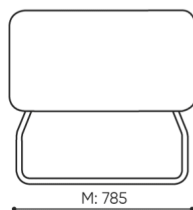

technical data

LG 421

Standard ●
Option ○

Base

Powder painted (colors according to Bejot sampler book) ●

Additional equipment

CODE

The METAL connector to connect a set (1 set = 2 pcs) ○

Felt glides for wooden floors and floor panels ●

Legvan components are supplied in the form of partially disassembled (they require installation of legs to the seat)

dimensions

LG 421

H: 480 | 1 szt.
W: 810 | St.
L: 800 | pc.

netto 23
brutto 27

LG 421

- A seat height: overall dimensions
- B seat height
- C chair height: overall dimensions
- D backrest height
- F chair width: overall dimensions
- G seat width
- H backrest width
- K height from the floor to the armrest
- M chair depth: overall dimensions
- N seat depth / seat length