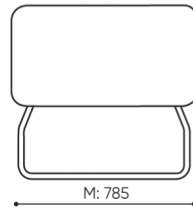

# dimensions

LG 421

H: 480 | 1 szt.  
W: 810 | St.  
L: 800 | pc.

netto 23  
brutto 27

LG 421

- A seat height: overall dimensions
- B seat height
- C chair height: overall dimensions
- D backrest height
- F chair width: overall dimensions
- G seat width
- H backrest width
- K height from the floor to the armrest
- M chair depth: overall dimensions
- N seat depth / seat length