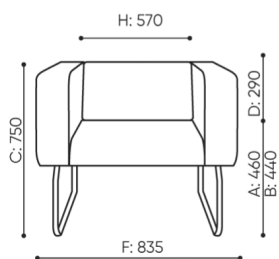

technical data

LG 421

Standard ●
Option ○

Base

Powder painted (colors according to Bejot sampler book) ●

Additional equipment

CODE

The METAL connector to connect a set (1 set = 2 pcs) ○

Felt glides for wooden floors and floor panels ●

Legvan components are supplied in the form of partially disassembled (they require installation of legs to the seat)

dimensions

LG 421

H: 480 | 1 szt.
W: 810 | St.
L: 800 | pc.

netto 23
brutto 27

LG 421

- A seat height: overall dimensions
- B seat height
- C chair height: overall dimensions
- D backrest height
- F chair width: overall dimensions
- G seat width
- H backrest width
- K height from the floor to the armrest
- M chair depth: overall dimensions
- N seat depth / seat length

Dimensions are approximate and may vary depending on the selected product configuration. The requirements of the standard are always met.

materials available for collection

1st price group	Bond, Fenno, Keimo, Sawana
2nd price group	Alpa, Charles, Charles - Studio Design, Cura, Pastel, Roccia, Valencia
3rd price group	Ally, Ally SD, Alpa-Studio Design, Blazer, Cura SD, Easy SD, Oceanic, Silvertex , Silvertex - Studio Design, Synergy, Synergy - Studio Design, Valencia - Studio Design
4th price group	Heritage, Oceanic-Studio Design, Remix - Studio Design
5th price group	Accessoire, Steelcut Trio 3
Leather	Leather
Metal	Metal - powder coated