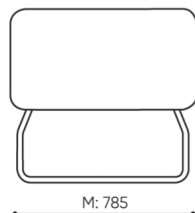

The METAL connector to connect a set (1 set = 2 pcs)

○

Felt glides for wooden floors and floor panels

●

Legvan components are supplied in the form of partially disassembled (they require installation of legs to the seat)

dimensions

LG 422

H: 480 | 1 szt.
W: 1440 | St.
L: 810 | pc.

netto 36
brutto 41

LG 422

- A seat height: overall dimensions
- B seat height
- C chair height: overall dimensions
- D backrest height
- F chair width: overall dimensions
- G seat width
- H backrest width
- K height from the floor to the armrest
- M chair depth: overall dimensions
- N seat depth / seat length