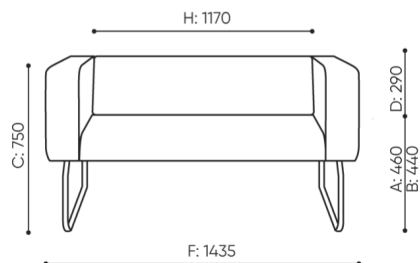

The METAL connector to connect a set (1 set = 2 pcs)

○

Felt glides for wooden floors and floor panels

●

Legvan components are supplied in the form of partially disassembled (they require installation of legs to the seat)

dimensions

LG 422

H: 480 | 1 szt.
W: 1440 | St.
L: 810 | pc.

netto 36
brutto 41

LG 422

- A seat height: overall dimensions
- B seat height
- C chair height: overall dimensions
- D backrest height
- F chair width: overall dimensions
- G seat width
- H backrest width
- K height from the floor to the armrest
- M chair depth: overall dimensions
- N seat depth / seat length