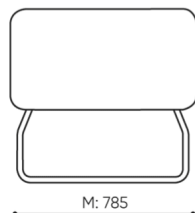

technical data

LG 422

Standard ●
Option ○

Base

Powder painted (colors according to Bejot sampler book) ●

Additional equipment

CODE

The METAL connector to connect a set (1 set = 2 pcs) ○

Felt glides for wooden floors and floor panels ●

Legvan components are supplied in the form of partially disassembled (they require installation of legs to the seat)

dimensions

LG 422

H: 480 | 1 szt.
W: 1440 | St.
L: 810 | pc.

netto 36
brutto 41

LG 422

- A seat height: overall dimensions
- B seat height
- C chair height: overall dimensions
- D backrest height
- F chair width: overall dimensions
- G seat width
- H backrest width
- K height from the floor to the armrest
- M chair depth: overall dimensions
- N seat depth / seat length