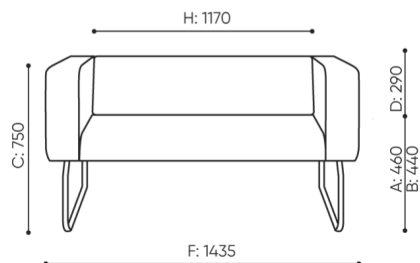

technical data

LG 422

Standard ●
Option ○

Base

Powder painted (colors according to Bejot sampler book) ●

Additional equipment

CODE

The METAL connector to connect a set (1 set = 2 pcs) ○

Felt glides for wooden floors and floor panels ●

Legvan components are supplied in the form of partially disassembled (they require installation of legs to the seat)

dimensions

LG 422

H: 480 | 1 szt.
W: 1440 | St.
L: 810 | pc.

netto 36
brutto 41

LG 422

- A seat height: overall dimensions
- B seat height
- C chair height: overall dimensions
- D backrest height
- F chair width: overall dimensions
- G seat width
- H backrest width
- K height from the floor to the armrest
- M chair depth: overall dimensions
- N seat depth / seat length