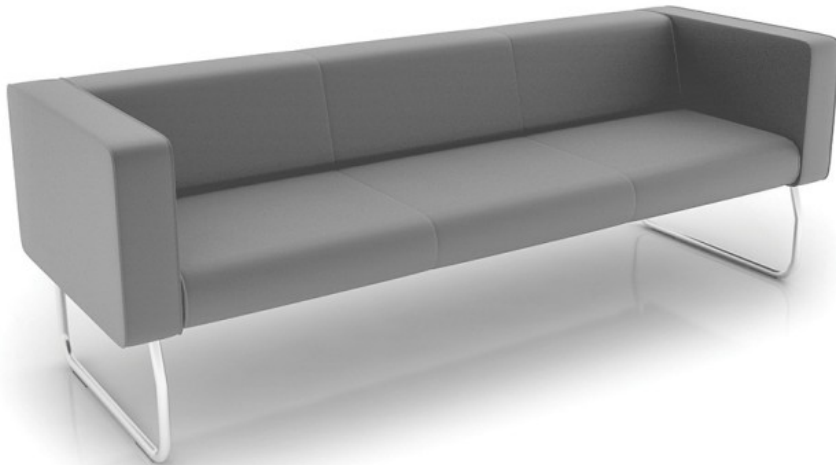

legvan

LG 423

: product card

A collection of lightweight modular sofas designed for circulation areas and public interior spaces. The wide range of modules allows you to flexibly arrange even the most difficult spaces.

design:

Product website
[website link](#)

bejot:

collection advantages

Build an interior

The Legvan is our most iconic collection of the modular sofas designed for the communication zones and public interior spaces. A wide range of the modules allows for free creating even the most difficult spaces.

Take care of good relationships

The extensive surfaces of seats and backrest give the interior a sense of calm, neutralise the tensions associated with a flow of people in the public interiors and facilitate maintaining positive relations between the people who do not know to each other.

Felt glides for wooden floors and floor panels ●

Legvan components are supplied in the form of partially disassembled (they require installation of legs to the seat)

dimensions

LG 423

H: 450 | 1 szt.
W: 2190 | St.
L: 790 | pc.