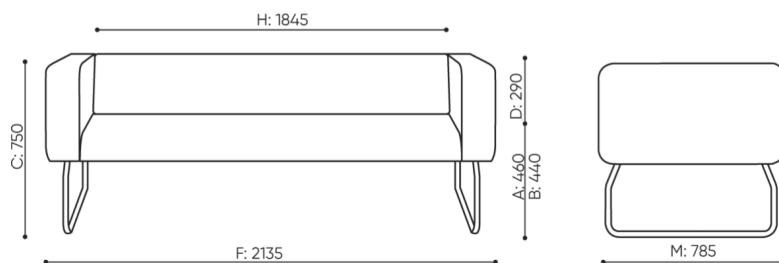

technical data

LG 423

Standard ●
Option ○

Base

Powder painted (colors according to Bejot sampler book) ●

Additional equipment

CODE

The METAL connector to connect a set (1 set = 2 pcs) ○

Felt glides for wooden floors and floor panels ●

Legvan components are supplied in the form of partially disassembled (they require installation of legs to the seat)

dimensions

LG 423

H: 450 | 1 szt.
W: 2190 | St.
L: 790 | pc.

netto 52
brutto 57

LG 423

- A seat height: overall dimensions
- B seat height
- C chair height: overall dimensions
- D backrest height
- F chair width: overall dimensions
- G seat width
- H backrest width
- K height from the floor to the armrest
- M chair depth: overall dimensions
- N seat depth / seat length