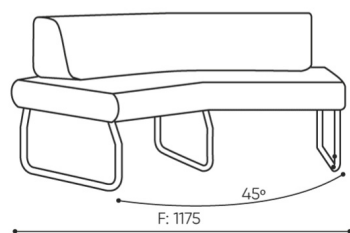

The METAL connector to connect a set (1 set = 2 pcs)

○

Felt glides for wooden floors and floor panels

●

Legvan components are supplied in the form of partially disassembled (they require installation of legs to the seat)

dimensions

LG 45 IN

LG 45 1 IN

bejot:legvan

LG 45 1 OUT

LG 45 0

- A** seat height: overall dimensions
- B** seat height
- C** chair height: overall dimensions
- D** backrest height
- F** chair width: overall dimensions
- G** seat width
- H** backrest width
- K** height from the floor to the armrest
- M** chair depth: overall dimensions
- N** seat depth / seat length