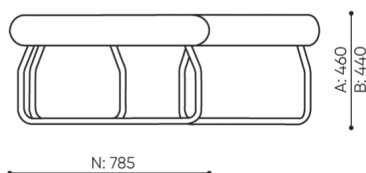

dimensions

LG 45 IN

LG 45 1 IN

bejot:legvan

LG 45 1 OUT

LG 45 0

- A** seat height: overall dimensions
- B** seat height
- C** chair height: overall dimensions
- D** backrest height
- F** chair width: overall dimensions
- G** seat width
- H** backrest width
- K** height from the floor to the armrest
- M** chair depth: overall dimensions
- N** seat depth / seat length

Dimensions are approximate and may vary depending on the selected product configuration. The requirements of the standard are always met.

materials available for collection

1st price group	Bond, Fenno, Keimo, Sawana
2nd price group	Alpa, Charles, Charles - Studio Design, Cura, Pastel, Roccia, Valencia
3rd price group	Ally, Ally SD, Alpa-Studio Design, Blazer, Cura SD, Easy SD, Oceanic, Silvertex , Silvertex - Studio Design, Synergy, Synergy - Studio Design, Valencia - Studio Design
4th price group	Heritage, Oceanic-Studio Design, Remix - Studio Design
5th price group	Accessoire, Steelcut Trio 3
Leather	Leather
Metal	Metal - powder coated