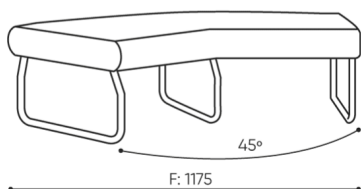

dimensions

LG 45 IN

LG 45 1 IN

bejot:legvan

LG 45 1 OUT

LG 45 0

- A** seat height: overall dimensions
- B** seat height
- C** chair height: overall dimensions
- D** backrest height
- F** chair width: overall dimensions
- G** seat width
- H** backrest width
- K** height from the floor to the armrest
- M** chair depth: overall dimensions
- N** seat depth / seat length