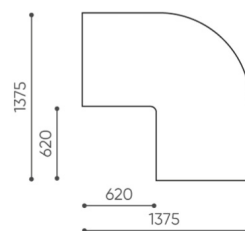

dimensions

LG 45 IN

LG 45 1 IN

bejot:legvan

LG 45 1 OUT

LG 45 0

- A** seat height: overall dimensions
- B** seat height
- C** chair height: overall dimensions
- D** backrest height
- F** chair width: overall dimensions
- G** seat width
- H** backrest width
- K** height from the floor to the armrest
- M** chair depth: overall dimensions
- N** seat depth / seat length