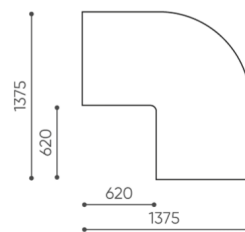

dimensions

LG 45 IN

LG 45 1 IN