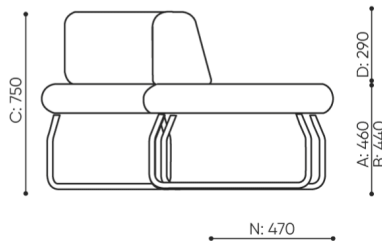

The METAL connector to connect a set (1 set = 2 pcs)

○

Felt glides for wooden floors and floor panels

●

Legvan components are supplied in the form of partially disassembled (they require installation of legs to the seat)

dimensions

LG 45 IN

LG 45 1 IN

bejot:legvan

LG 45 1 OUT

LG 45 0

- A** seat height: overall dimensions
- B** seat height
- C** chair height: overall dimensions
- D** backrest height
- F** chair width: overall dimensions
- G** seat width
- H** backrest width
- K** height from the floor to the armrest
- M** chair depth: overall dimensions
- N** seat depth / seat length