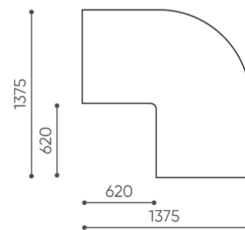

dimensions

LG 45 IN

LG 45 1 IN

bejot:legvan

LG 45 1 OUT

LG 45 0

- A** seat height: overall dimensions
- B** seat height
- C** chair height: overall dimensions
- D** backrest height
- F** chair width: overall dimensions
- G** seat width
- H** backrest width
- K** height from the floor to the armrest
- M** chair depth: overall dimensions
- N** seat depth / seat length