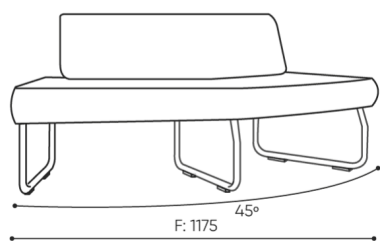

technical data

LG 45 IN

Standard ●
Option ○

Base

Powder painted (colors according to Bejot sampler book) ●

Additional equipment

CODE

The METAL connector to connect a set (1 set = 2 pcs) ○

Felt glides for wooden floors and floor panels ●

Legvan components are supplied in the form of partially disassembled (they require installation of legs to the seat)

dimensions

LG 45 IN

LG 45 1 IN

bejot:legvan

LG 45 1 OUT

LG 45 0

- A** seat height: overall dimensions
- B** seat height
- C** chair height: overall dimensions
- D** backrest height
- F** chair width: overall dimensions
- G** seat width
- H** backrest width
- K** height from the floor to the armrest
- M** chair depth: overall dimensions
- N** seat depth / seat length