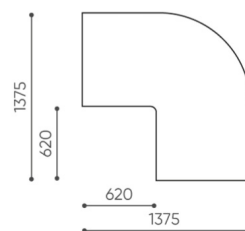

Felt glides for wooden floors and floor panels ●

Legvan components are supplied in the form of partially disassembled (they require installation of legs to the seat)

dimensions

LG 45 IN

LG 45 1 IN

bejot:legvan

LG 45 1 OUT

LG 45 0

- A** seat height: overall dimensions
- B** seat height
- C** chair height: overall dimensions
- D** backrest height
- F** chair width: overall dimensions
- G** seat width
- H** backrest width
- K** height from the floor to the armrest
- M** chair depth: overall dimensions
- N** seat depth / seat length