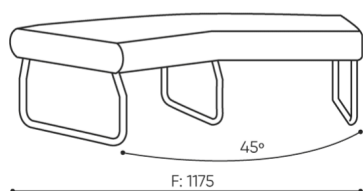

Felt glides for wooden floors and floor panels ●

Legvan components are supplied in the form of partially disassembled (they require installation of legs to the seat)

dimensions

LG 45 IN

LG 45 1 IN

bejot:legvan

LG 45 1 OUT

LG 45 0

- A** seat height: overall dimensions
- B** seat height
- C** chair height: overall dimensions
- D** backrest height
- F** chair width: overall dimensions
- G** seat width
- H** backrest width
- K** height from the floor to the armrest
- M** chair depth: overall dimensions
- N** seat depth / seat length