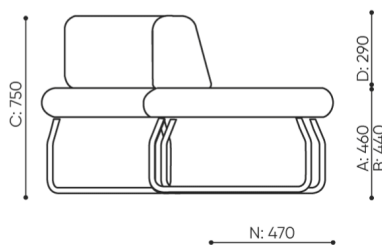

technical data

LG 45 IN

Standard ●
Option ○

Base

Powder painted (colors according to Bejot sampler book) ●

Additional equipment

CODE

The METAL connector to connect a set (1 set = 2 pcs) ○

Felt glides for wooden floors and floor panels ●

Legvan components are supplied in the form of partially disassembled (they require installation of legs to the seat)

dimensions

LG 45 IN

LG 45 1 IN

bejot:legvan

LG 45 1 OUT

LG 45 0

- A** seat height: overall dimensions
- B** seat height
- C** chair height: overall dimensions
- D** backrest height
- F** chair width: overall dimensions
- G** seat width
- H** backrest width
- K** height from the floor to the armrest
- M** chair depth: overall dimensions
- N** seat depth / seat length