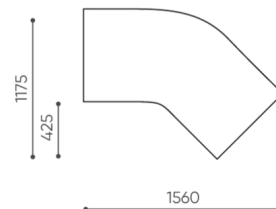

dimensions

LG 45 IN

LG 45 1 IN

bejot:legvan

LG 45 1 OUT

LG 45 0

- A** seat height: overall dimensions
- B** seat height
- C** chair height: overall dimensions
- D** backrest height
- F** chair width: overall dimensions
- G** seat width
- H** backrest width
- K** height from the floor to the armrest
- M** chair depth: overall dimensions
- N** seat depth / seat length