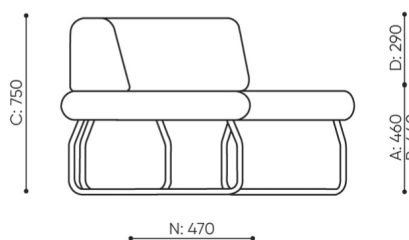

The METAL connector to connect a set (1 set = 2 pcs)

○

Felt glides for wooden floors and floor panels

●

Legvan components are supplied in the form of partially disassembled (they require installation of legs to the seat)

dimensions

LG 45 IN

LG 45 1 IN

bejot:legvan

LG 45 1 OUT

LG 45 0

- A** seat height: overall dimensions
- B** seat height
- C** chair height: overall dimensions
- D** backrest height
- F** chair width: overall dimensions
- G** seat width
- H** backrest width
- K** height from the floor to the armrest
- M** chair depth: overall dimensions
- N** seat depth / seat length