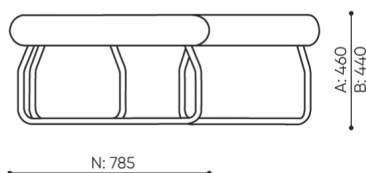

technical data

LG 45 IN

Standard ●
Option ○

Base

Powder painted (colors according to Bejot sampler book) ●

Additional equipment

CODE

The METAL connector to connect a set (1 set = 2 pcs) ○

Felt glides for wooden floors and floor panels ●

Legvan components are supplied in the form of partially disassembled (they require installation of legs to the seat)

dimensions

LG 45 IN

LG 45 1 IN

bejot:legvan

LG 45 1 OUT

LG 45 0

- A** seat height: overall dimensions
- B** seat height
- C** chair height: overall dimensions
- D** backrest height
- F** chair width: overall dimensions
- G** seat width
- H** backrest width
- K** height from the floor to the armrest
- M** chair depth: overall dimensions
- N** seat depth / seat length