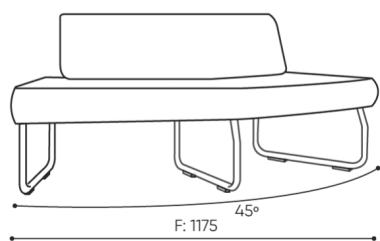

The METAL connector to connect a set (1 set = 2 pcs)

○

Felt glides for wooden floors and floor panels

●

Legvan components are supplied in the form of partially disassembled (they require installation of legs to the seat)

dimensions

LG 45 IN

LG 45 1 IN

bejot:legvan

LG 45 1 OUT

LG 45 0

- A** seat height: overall dimensions
- B** seat height
- C** chair height: overall dimensions
- D** backrest height
- F** chair width: overall dimensions
- G** seat width
- H** backrest width
- K** height from the floor to the armrest
- M** chair depth: overall dimensions
- N** seat depth / seat length