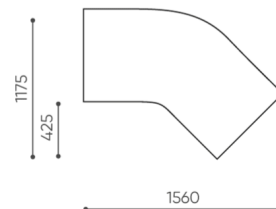

Felt glides for wooden floors and floor panels ●

Legvan components are supplied in the form of partially disassembled (they require installation of legs to the seat)

dimensions

LG 45 IN

LG 45 1 IN

bejot:legvan

LG 45 1 OUT

LG 45 0

- A** seat height: overall dimensions
- B** seat height
- C** chair height: overall dimensions
- D** backrest height
- F** chair width: overall dimensions
- G** seat width
- H** backrest width
- K** height from the floor to the armrest
- M** chair depth: overall dimensions
- N** seat depth / seat length