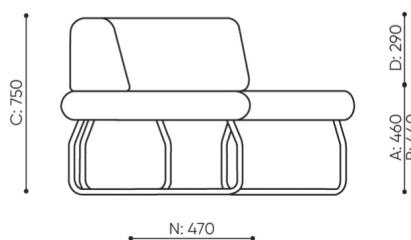

technical data

LG 45 IN

Standard ●
Option ○

Base

Powder painted (colors according to Bejot sampler book) ●

Additional equipment

CODE

The METAL connector to connect a set (1 set = 2 pcs) ○

Felt glides for wooden floors and floor panels ●

Legvan components are supplied in the form of partially disassembled (they require installation of legs to the seat)

dimensions

LG 45 IN

LG 45 1 IN

bejot:legvan

LG 45 1 OUT

LG 45 0

- A** seat height: overall dimensions
- B** seat height
- C** chair height: overall dimensions
- D** backrest height
- F** chair width: overall dimensions
- G** seat width
- H** backrest width
- K** height from the floor to the armrest
- M** chair depth: overall dimensions
- N** seat depth / seat length