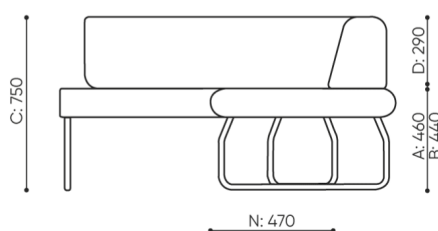

The METAL connector to connect a set (1 set = 2 pcs)

○

Felt glides for wooden floors and floor panels

●

Legvan components are supplied in the form of partially disassembled (they require installation of legs to the seat)

dimensions

LG 90 IN

LG 90 1 IN

bejot:legvan

LG 90 1 OUT

LG 90 0

- A** seat height: overall dimensions
- B** seat height
- C** chair height: overall dimensions
- D** backrest height
- F** chair width: overall dimensions
- G** seat width
- H** backrest width
- K** height from the floor to the armrest
- M** chair depth: overall dimensions
- N** seat depth / seat length

Dimensions are approximate and may vary depending on the selected product configuration. The requirements of the standard are always met.

materials available for collection

| | |
|-----------------|---|
| 1st price group | Bond, Fenno, Keimo, Sawana |
| 2nd price group | Alpa, Charles, Charles - Studio Design, Cura, Pastel, Roccia, Valencia |
| 3rd price group | Ally, Ally SD, Alpa-Studio Design, Blazer, Cura SD, Easy SD, Oceanic, Silvertex , Silvertex - Studio Design, Synergy, Synergy - Studio Design, Valencia - Studio Design |
| 4th price group | Heritage, Oceanic-Studio Design, Remix - Studio Design |
| 5th price group | Accessoire, Steelcut Trio 3 |
| Leather | Leather |
| Metal | Metal - powder coated |