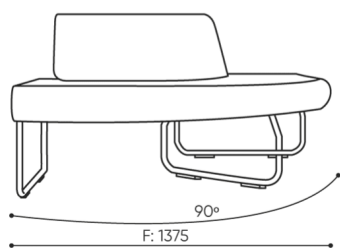

The METAL connector to connect a set (1 set = 2 pcs)

○

Felt glides for wooden floors and floor panels

●

Legvan components are supplied in the form of partially disassembled (they require installation of legs to the seat)

dimensions

LG 90 IN

LG 90 1 IN

bejot:legvan

LG 90 1 OUT

LG 90 0

- A** seat height: overall dimensions
- B** seat height
- C** chair height: overall dimensions
- D** backrest height
- F** chair width: overall dimensions
- G** seat width
- H** backrest width
- K** height from the floor to the armrest
- M** chair depth: overall dimensions
- N** seat depth / seat length