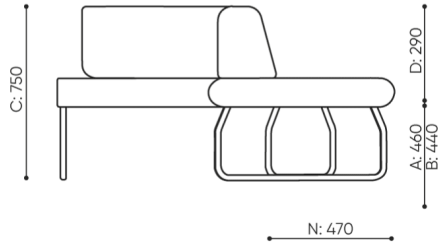

# dimensions

LG 90 IN

LG 90 1 IN

bejot:legvan

LG 90 1 OUT

LG 90 0

- A** seat height: overall dimensions
- B** seat height
- C** chair height: overall dimensions
- D** backrest height
- F** chair width: overall dimensions
- G** seat width
- H** backrest width
- K** height from the floor to the armrest
- M** chair depth: overall dimensions
- N** seat depth / seat length

Dimensions are approximate and may vary depending on the selected product configuration. The requirements of the standard are always met.