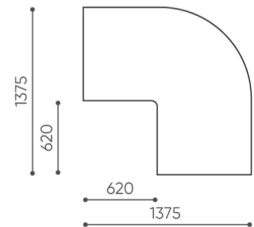

# dimensions

LG 90 IN

LG 90 1 IN

bejot:legvan

LG 90 1 OUT

LG 90 0

- A** seat height: overall dimensions
- B** seat height
- C** chair height: overall dimensions
- D** backrest height
- F** chair width: overall dimensions
- G** seat width
- H** backrest width
- K** height from the floor to the armrest
- M** chair depth: overall dimensions
- N** seat depth / seat length

Dimensions are approximate and may vary depending on the selected product configuration. The requirements of the standard are always met.