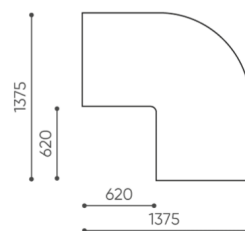

dimensions

LG 90 IN

LG 90 1 IN

bejot:legvan

LG 90 1 OUT

LG 90 0

- A** seat height: overall dimensions
- B** seat height
- C** chair height: overall dimensions
- D** backrest height
- F** chair width: overall dimensions
- G** seat width
- H** backrest width
- K** height from the floor to the armrest
- M** chair depth: overall dimensions
- N** seat depth / seat length