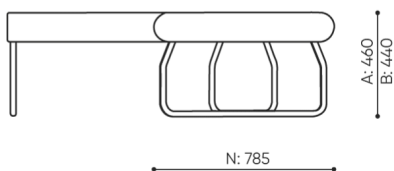

dimensions

LG 90 IN

LG 90 1 IN

bejot:legvan

LG 90 1 OUT

LG 90 0

- A** seat height: overall dimensions
- B** seat height
- C** chair height: overall dimensions
- D** backrest height
- F** chair width: overall dimensions
- G** seat width
- H** backrest width
- K** height from the floor to the armrest
- M** chair depth: overall dimensions
- N** seat depth / seat length

Dimensions are approximate and may vary depending on the selected product configuration. The requirements of the standard are always met.

materials available for collection

| | |
|-----------------|---|
| 1st price group | Bond, Fenno, Keimo, Sawana |
| 2nd price group | Alpa, Charles, Charles - Studio Design, Cura, Pastel, Roccia, Valencia |
| 3rd price group | Ally, Ally SD, Alpa-Studio Design, Blazer, Cura SD, Easy SD, Oceanic, Silvertex , Silvertex - Studio Design, Synergy, Synergy - Studio Design, Valencia - Studio Design |
| 4th price group | Heritage, Oceanic-Studio Design, Remix - Studio Design |
| 5th price group | Accessoire, Steelcut Trio 3 |
| Leather | Leather |
| Metal | Metal - powder coated |