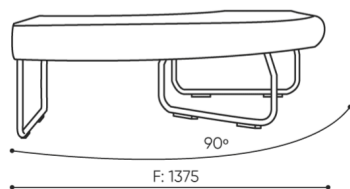

dimensions

LG 90 IN

LG 90 1 IN

bejot:legvan

LG 90 1 OUT

LG 90 0

- A** seat height: overall dimensions
- B** seat height
- C** chair height: overall dimensions
- D** backrest height
- F** chair width: overall dimensions
- G** seat width
- H** backrest width
- K** height from the floor to the armrest
- M** chair depth: overall dimensions
- N** seat depth / seat length

Dimensions are approximate and may vary depending on the selected product configuration. The requirements of the standard are always met.

materials available for collection

| | |
|-----------------|---|
| 1st price group | Bond, Fenno, Keimo, Sawana |
| 2nd price group | Alpa, Charles, Charles - Studio Design, Cura, Pastel, Roccia, Valencia |
| 3rd price group | Ally, Ally SD, Alpa-Studio Design, Blazer, Cura SD, Easy SD, Oceanic, Silvertex , Silvertex - Studio Design, Synergy, Synergy - Studio Design, Valencia - Studio Design |
| 4th price group | Heritage, Oceanic-Studio Design, Remix - Studio Design |
| 5th price group | Accessoire, Steelcut Trio 3 |
| Leather | Leather |
| Metal | Metal - powder coated |