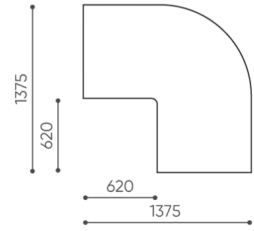

## technical data

LG 90 IN

Standard ●  
Option ○

# dimensions

LG 90 IN

LG 90 1 IN

bejot:legvan

LG 90 1 OUT

LG 90 0

- A** seat height: overall dimensions
- B** seat height
- C** chair height: overall dimensions
- D** backrest height
- F** chair width: overall dimensions
- G** seat width
- H** backrest width
- K** height from the floor to the armrest
- M** chair depth: overall dimensions
- N** seat depth / seat length

Dimensions are approximate and may vary depending on the selected product configuration. The requirements of the standard are always met.