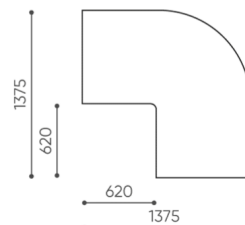

dimensions

LG 90 IN

LG 90 1 IN

bejot:legvan

LG 90 1 OUT

LG 90 0

- A** seat height: overall dimensions
- B** seat height
- C** chair height: overall dimensions
- D** backrest height
- F** chair width: overall dimensions
- G** seat width
- H** backrest width
- K** height from the floor to the armrest
- M** chair depth: overall dimensions
- N** seat depth / seat length