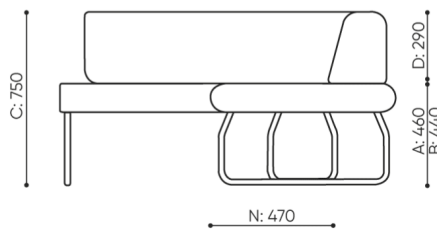

# dimensions

LG 90 IN

LG 90 1 IN

bejot:legvan

LG 90 1 OUT

LG 90 0

- A** seat height: overall dimensions
- B** seat height
- C** chair height: overall dimensions
- D** backrest height
- F** chair width: overall dimensions
- G** seat width
- H** backrest width
- K** height from the floor to the armrest
- M** chair depth: overall dimensions
- N** seat depth / seat length

Dimensions are approximate and may vary depending on the selected product configuration. The requirements of the standard are always met.