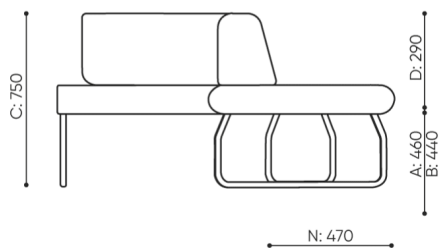

The METAL connector to connect a set (1 set = 2 pcs)

○

Felt glides for wooden floors and floor panels

●

Legvan components are supplied in the form of partially disassembled (they require installation of legs to the seat)

dimensions

LG 90 IN

LG 90 1 IN

bejot:legvan

LG 90 1 OUT

LG 90 0

- A** seat height: overall dimensions
- B** seat height
- C** chair height: overall dimensions
- D** backrest height
- F** chair width: overall dimensions
- G** seat width
- H** backrest width
- K** height from the floor to the armrest
- M** chair depth: overall dimensions
- N** seat depth / seat length