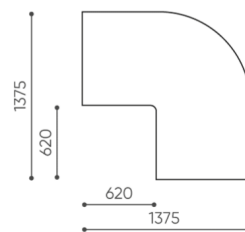

dimensions

LG 90 IN

LG 90 1 IN

bejot:legvan

LG 90 1 OUT

LG 90 0

- A** seat height: overall dimensions
- B** seat height
- C** chair height: overall dimensions
- D** backrest height
- F** chair width: overall dimensions
- G** seat width
- H** backrest width
- K** height from the floor to the armrest
- M** chair depth: overall dimensions
- N** seat depth / seat length