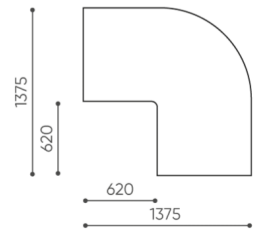

## technical data

LG 90 IN

Standard ●  
Option ○

# dimensions

LG 90 IN

LG 90 1 IN

bejot:legvan

LG 90 1 OUT

LG 90 0

- A** seat height: overall dimensions
- B** seat height
- C** chair height: overall dimensions
- D** backrest height
- F** chair width: overall dimensions
- G** seat width
- H** backrest width
- K** height from the floor to the armrest
- M** chair depth: overall dimensions
- N** seat depth / seat length

Dimensions are approximate and may vary depending on the selected product configuration. The requirements of the standard are always met.