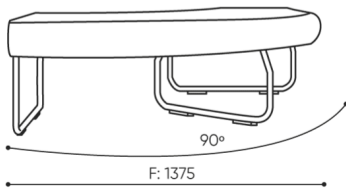

# dimensions

LG 90 IN

LG 90 1 IN

bejot:legvan

LG 90 1 OUT

LG 90 0

- A** seat height: overall dimensions
- B** seat height
- C** chair height: overall dimensions
- D** backrest height
- F** chair width: overall dimensions
- G** seat width
- H** backrest width
- K** height from the floor to the armrest
- M** chair depth: overall dimensions
- N** seat depth / seat length

Dimensions are approximate and may vary depending on the selected product configuration. The requirements of the standard are always met.