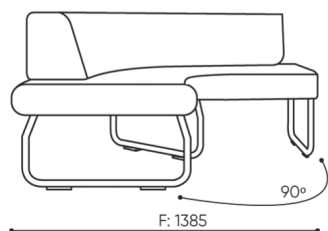

The METAL connector to connect a set (1 set = 2 pcs)

○

Felt glides for wooden floors and floor panels

●

Legvan components are supplied in the form of partially disassembled (they require installation of legs to the seat)

dimensions

LG 90 IN

LG 90 1 IN

bejot:legvan

LG 90 1 OUT

LG 90 0

- A** seat height: overall dimensions
- B** seat height
- C** chair height: overall dimensions
- D** backrest height
- F** chair width: overall dimensions
- G** seat width
- H** backrest width
- K** height from the floor to the armrest
- M** chair depth: overall dimensions
- N** seat depth / seat length