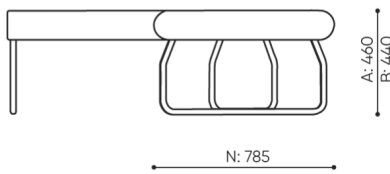

# dimensions

LG 90 IN

LG 90 1 IN

bejot:legvan

LG 90 1 OUT

LG 90 0

- A** seat height: overall dimensions
- B** seat height
- C** chair height: overall dimensions
- D** backrest height
- F** chair width: overall dimensions
- G** seat width
- H** backrest width
- K** height from the floor to the armrest
- M** chair depth: overall dimensions
- N** seat depth / seat length

Dimensions are approximate and may vary depending on the selected product configuration. The requirements of the standard are always met.