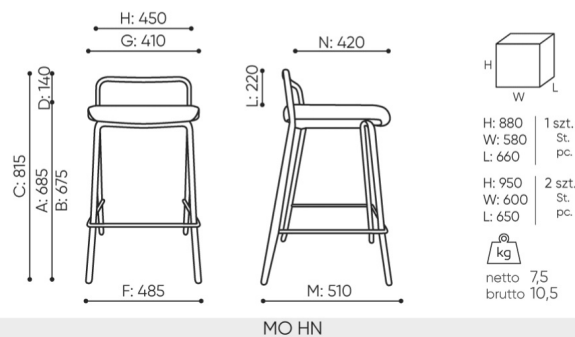

MO HN - dedicated to tables with a height of 900 mm

MO H - dedicated to tables with a height of 1100 mm

Feet CODE

- Spherical feet ●

Additional equipment CODE

- Panel protecting the seat during the stacking function CP ●

dimensions

MO HN

- A seat height: overall dimensions
- B seat height: measured according to the norm
PN EN 1335 - 1
- C chair height
- D backrest height
- E headrest height
- F dimensional width chair / base
- G seat width
- H backrest width
- I width between armrests
- K height from the floor to the armrest
- L backrest length
- M dimensional chair depth
- N seat depth / seat length