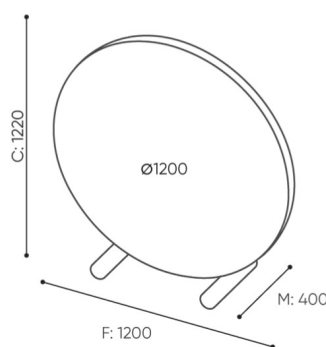

# dimensions

NB SC 12 / 18

NB SC 16

H: 1630  
W: 1610  
L: 400

1 szt.  
St.  
pc.

netto 47  
brutto 52

NB SC 12

H: 1230  
W: 1210  
L: 400

1 szt.  
St.  
pc.

netto 31  
brutto 35

- A seat height: overall dimensions
- B seat height
- C chair height: overall dimensions
- D backrest height
- F chair width: overall dimensions
- G seat width
- H backrest width
- K height from the floor to the armrest
- M chair depth: overall dimensions
- N seat depth / seat length