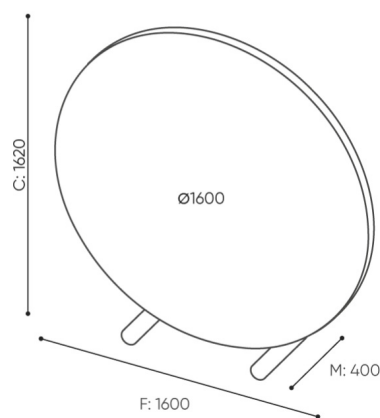

## technical data

NB SC 12 / 18

Standard ●  
Option ○

---

# dimensions

NB SC 12 / 18

NB SC 16

H: 1630  
W: 1610  
L: 400

1 szt.  
St.  
pc.

netto 47  
brutto 52

NB SC 12

H: 1230  
W: 1210  
L: 400

1 szt.  
St.  
pc.

netto 31  
brutto 35

- A seat height: overall dimensions
- B seat height
- C chair height: overall dimensions
- D backrest height
- F chair width: overall dimensions
- G seat width
- H backrest width
- K height from the floor to the armrest
- M chair depth: overall dimensions
- N seat depth / seat length