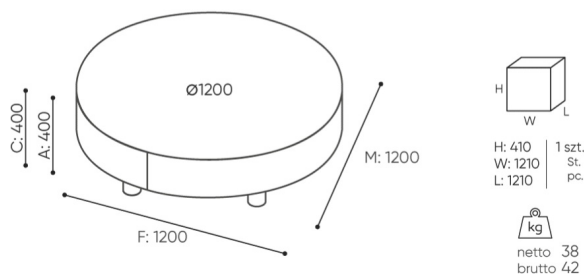

### Mediaport

---

Round PIX mediaport (black-B) - 1 voltage socket 230 V	[type]IV	○
Round PIX mediaport (black-B) - 2 x USB charger	M1CC	○

# dimensions

NB P12

NB P12

- A seat height: overall dimensions
- B seat height
- C chair height: overall dimensions
- D backrest height
- F chair width: overall dimensions
- G seat width
- H backrest width
- K height from the floor to the armrest
- M chair depth: overall dimensions
- N seat depth / seat length