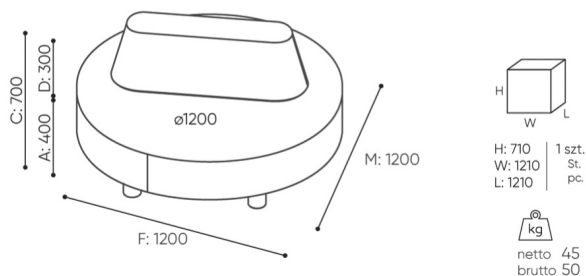

Mediaport

Round PIX mediaport (black-B) - 1 voltage socket 230 V

[type]IV

○

Round PIX mediaport (black-B) - 2 x USB charger

M1CC

○

Upholstery

Version with backrest can be made in 2 colors within the same upholstery (1 color - seat / 2 color - backrest)

○

dimensions

NB PO12

NB PO12

- A seat height: overall dimensions
- B seat height
- C chair height: overall dimensions
- D backrest height
- F chair width: overall dimensions
- G seat width
- H backrest width
- K height from the floor to the armrest
- M chair depth: overall dimensions
- N seat depth / seat length