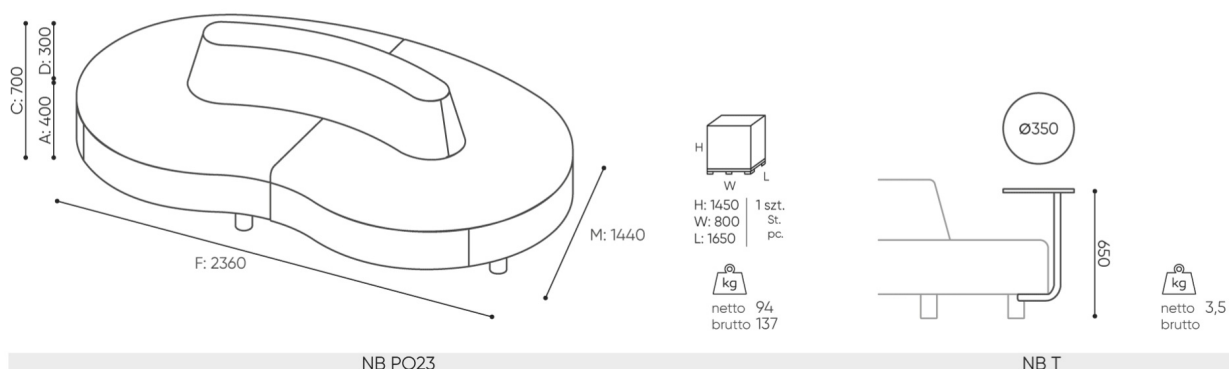

Mediaport

Round PIX mediaport (black-B) - 1 voltage socket 230 V	[type]IV	○
Round PIX mediaport (black-B) - 2 x USB charger	M1CC	○

Table

Powder coated + laminated board top	TL	○
Powder coated + finger joint solid oak top	TO	○

Upholstery

Version with backrest can be made in 2 colors within the same upholstery (1 color - seat / 2 color - backrest)		○
--	--	---

dimensions

NB PO23

- A seat height: overall dimensions
- B seat height
- C chair height: overall dimensions
- D backrest height
- F chair width: overall dimensions
- G seat width
- H backrest width
- K height from the floor to the armrest
- M chair depth: overall dimensions
- N seat depth / seat length