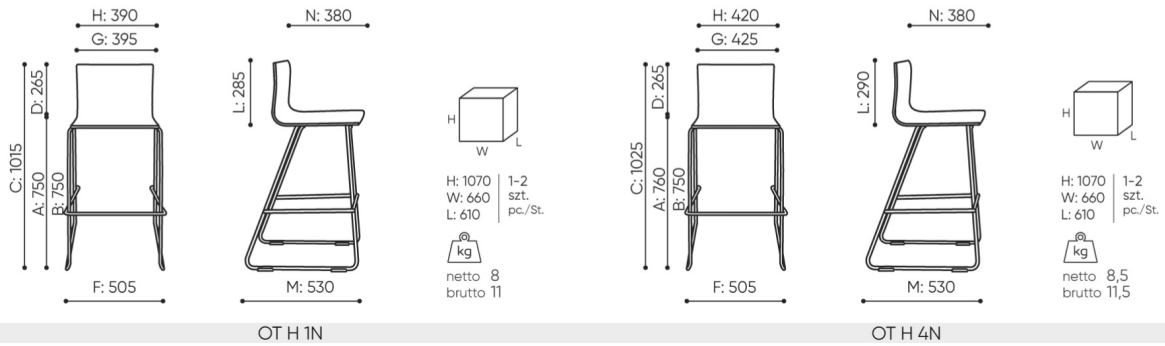

technical data

OT H

Standard ●
Option ○

Base	CODE	
Chromed		●
The colors of chairs' finishing		
CPL white/ charcoal/ black		●
Slides		
Glides for ceramic floors, concrete and carpets	PK	●
Felt glides for wooden floors and floor panels	PF	○
Code names marks		
Whole CPL	1N	
Whole upholstered	4N	
Whole upholstered with horizontal stitches	3D	

dimensions

OT H

- A seat height: overall dimensions
- B seat height: measured according to the norm PN EN 1335 - 1
- C chair height
- D backrest height
- E headrest height
- F dimensional width chair / base
- G seat width
- H backrest width
- I width between armrests
- K height from the floor to the armrest
- L backrest length
- M dimensional chair depth
- N seat depth / seat length

Dimensions are approximate and may vary depending on the selected product configuration. The requirements of the standard are always met.

materials available for collection

1st price group	Bond, Fenno, Keimo, Sawana
2nd price group	Alpa, Charles, Charles - Studio Design, Cura, Pastel, Roccia, Valencia
3rd price group	Ally, Ally SD, Alpa-Studio Design, Blazer, Cura SD, Easy SD, Oceanic, Silvertex , Silvertex - Studio Design, Synergy, Synergy - Studio Design, Valencia - Studio Design
4th price group	Heritage, Oceanic-Studio Design, Remix - Studio Design
5th price group	Accessoire, Steelcut Trio 3
Leather	Leather
Wood	Solid oak wood
CPL	Laminate