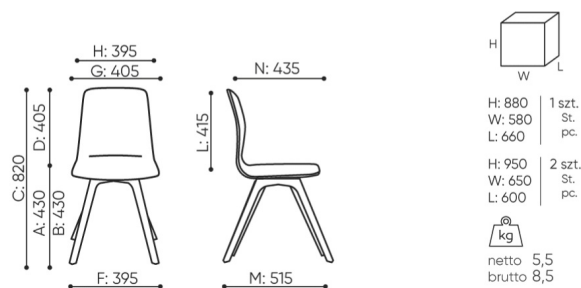

CPL colour white/ charcoal/ black ●

Feet

CODE

Feet for ceramic floors, concrete, carpets WK ●

Felt feet for wooden floors, panels WF ○

Code names marks

CODE

Whole CPL/ plywood 1N

Upholstered seat cover 2N

Product available while stocks last

bejot:be:basic offer

dimensions

OT W 715 A be:basic

OT W 715 A 1N

- A seat height: overall dimensions
- B seat height: measured according to the norm
PN EN 1335 - 1
- C chair height
- D backrest height
- E headrest height
- F dimensional width chair / base
- G seat width
- H backrest width
- I width between armrests
- K height from the floor to the armrest
- L backrest length
- M dimensional chair depth
- N seat depth / seat length

Dimensions are approximate and may vary depending on the selected product configuration. The requirements of the standard are always met.

materials available for collection

2nd price group

Alaska