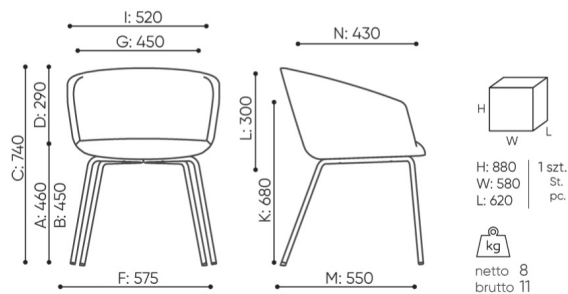

dimensions

OX S 215

OX S 215

- A seat height: overall dimensions
- B seat height: measured according to the norm
  PN EN 1335 - 1
- C chair height
- D backrest height
- E headrest height
- F dimensional width chair / base
- G seat width
- H backrest width
- I width between armrests
- K height from the floor to the armrest
- L backrest length
- M dimensional chair depth
- N seat depth / seat length

Dimensions are approximate and may vary depending on the selected product configuration. The requirements of the standard are always met.