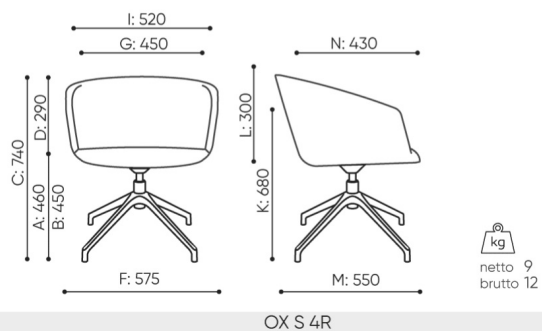

### Mechanism

Rotatable, without height adjustment	A1	●
Rotable mechanism with 3d motion function (forward, backward and sideways) without height adjustment	O4	○

### Base

Polished aluminium 4-star base (chrome effect) Ø700	38	●
Powder coated aluminium 4-star base (colors according to Bejot sampler book) Ø700	39	○

# dimensions

## OX S 4R

- A seat height: overall dimensions
- B seat height: measured according to the norm  
PN EN 1335 - 1
- C chair height
- D backrest height
- E headrest height
- F dimensional width chair / base
- G seat width
- H backrest width
- I width between armrests
- K height from the floor to the armrest
- L backrest length
- M dimensional chair depth
- N seat depth / seat length