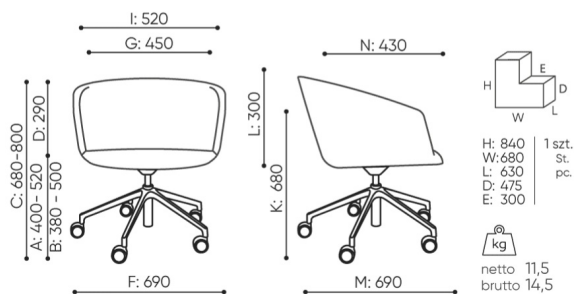

With its new size, the armchair takes up less space, is lighter and thus more mobile. Ox:co small is the perfect balance between design, functionality and price.

bejot:ox:co_small

technical data

OX S 5R

Standard ●
Option ○

Mechanism

Rotatable, with height adjustment	A	●
Rotable mechanism with 3d motion function (forward, backward and sideways) and height adjustment	O5	○

Base

Polished aluminium 5-star base (chrome effect) Ø700	36	●
Powder coated aluminium 5-star base (colors according to Bejot sampler book) Ø 700	37	○

Castors

CODE

Hard castors for soft floors Ø 65 with auto-brake	DEMA	●
Soft castors for hard floors Ø 65 with auto-brake	DEMAD	○
Universal castors without brake, color white	RL W5	○

dimensions

OX S 5R

OX S 5R

- A seat height: overall dimensions
- B seat height: measured according to the norm
PN EN 1335 - 1
- C chair height
- D backrest height
- E headrest height
- F dimensional width chair / base
- G seat width
- H backrest width
- I width between armrests
- K height from the floor to the armrest
- L backrest length
- M dimensional chair depth
- N seat depth / seat length