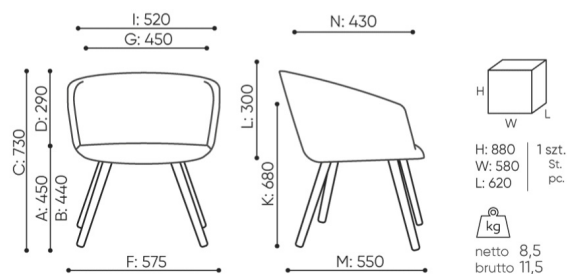

With its new size, the armchair takes up less space, is lighter and thus more mobile. Ox:co small is the perfect balance between design, functionality and price.

bejot:ox:co_small

technical data

OX S W 740

DF

○

dimensions

OX S W 740

OX S W 740

- A seat height: overall dimensions
- B seat height: measured according to the norm
PN EN 1335 - 1
- C chair height
- D backrest height
- E headrest height
- F dimensional width chair / base
- G seat width
- H backrest width
- I width between armrests
- K height from the floor to the armrest
- L backrest length
- M dimensional chair depth
- N seat depth / seat length