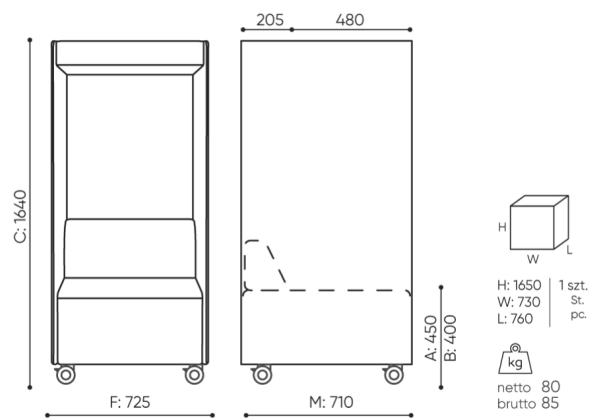

Mediaport (black-B frame): 1 x 230V socket + 2 x USB charger

[type]2VCC ○

Mediaport (black-B frame): 2 x 230V socket

[type]2VV ○

dimensions

QD PB R

QD PB R

- A seat height: overall dimensions
- B seat height
- C chair height: overall dimensions
- D backrest height
- F chair width: overall dimensions
- G seat width
- H backrest width
- K height from the floor to the armrest
- M chair depth: overall dimensions
- N seat depth / seat length