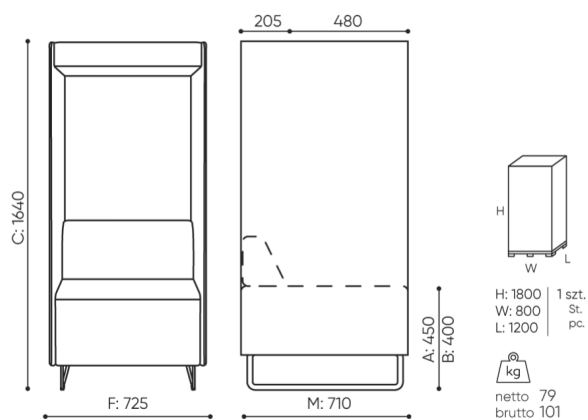

technical data

QD PB

Standard ●
Option ○

Base

Powder painted (colors according to the Bejot sampler book)	●
Chromed	○

Additional equipment

Mediaport (black-B frame): 1 x 230V socket + 2 x USB charger	[type]2VCC ○
Mediaport (black-B frame): 2 x 230V socket	[type]2VV ○

dimensions

QD PB

QD PB

- A seat height: overall dimensions
- B seat height
- C chair height: overall dimensions
- D backrest height
- F chair width: overall dimensions
- G seat width
- H backrest width
- K height from the floor to the armrest
- M chair depth: overall dimensions
- N seat depth / seat length