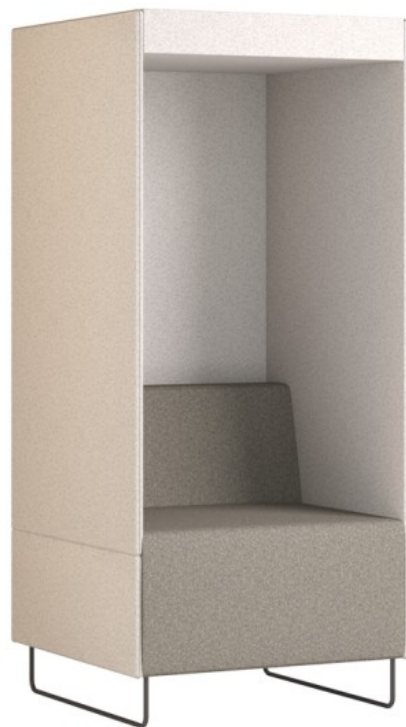

# quadra

QD PB

: product card

A system of simple sofas and poufs, enabling virtually any configuration. The modules can be used to create layouts that improve the functionality of rooms and passageways, creating discrete meeting and conversation spaces.

## different configurations

This small telephone booth is available on two bases: mobile (on castors) and static (on a metal skid, consistent with Quadra sofas). The armchair also offers a wide range of possibilities to blend in with its surroundings by choosing two different upholstery colours.

## comfort and functionality

The armchair features a comfortable seat and the canopy with LED light provides adequate illumination, allowing you to focus on your conversation. It is also possible to install mediaports (230V and USB).