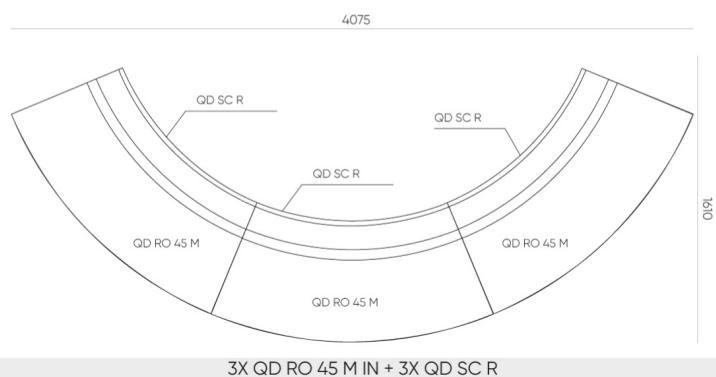

dimensions

QD RO 45 M IN + QD SCR

- A** seat height: overall dimensions
- B** seat height
- C** chair height: overall dimensions
- D** backrest height
- F** chair width: overall dimensions
- G** seat width
- H** backrest width
- K** height from the floor to the armrest
- M** chair depth: overall dimensions
- N** seat depth / seat length