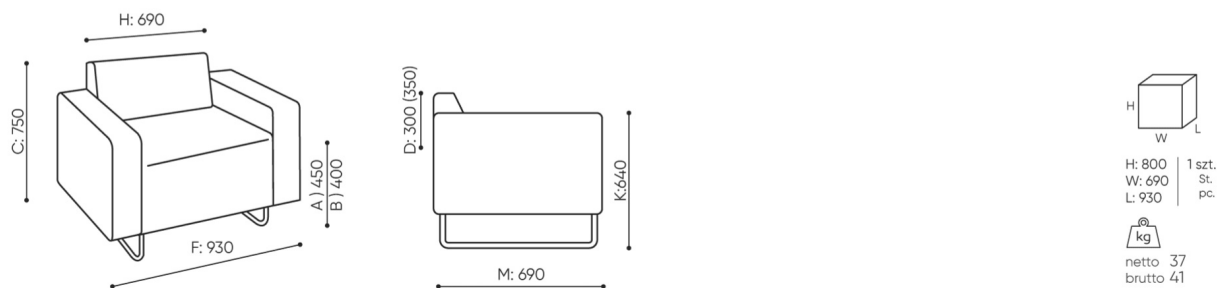

technical data

QD 421

Standard ●
Option ○

Base	CODE	
Powder painted (colors according to the Bejot pattern book)		●
Chrome / powder coated - color: Copper		○
Slides		
Glides for ceramic floors, concrete and carpets	PK	●
Felt glides for wooden floors and floor panels	PF	○
Additional equipment		
The seat connector to connect two seats (set)	L-PQ	○
U-type independent connector for connecting 2 seats or 2 seats with walls (set)	L-U	○
Mediaport: 1 voltage socket 230V (type E-Poland/ France or type F-Germany, or type G-Great Britain) + 2 x USB chargers	[type]2VCC	○
Mediaport: 2 voltage sockets 230V (type E-Poland/ France or type F-Germany, or type G-Great Britain)	[type]2VV	○

dimensions

QD 421

QD 421

- A seat height: overall dimensions
- B seat height
- C chair height: overall dimensions
- D backrest height
- F chair width: overall dimensions
- G seat width
- H backrest width
- K height from the floor to the armrest
- M chair depth: overall dimensions
- N seat depth / seat length