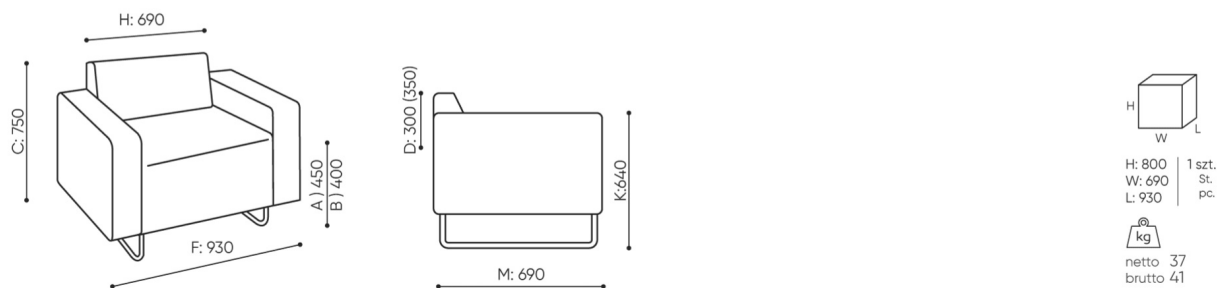

technical data

QD 421

Standard ●
Option ○

Base	CODE	
Powder painted (colors according to the Bejot pattern book)		●
Chrome / powder coated - color: Copper		○
Slides		
Glides for ceramic floors, concrete and carpets	PK	●
Felt glides for wooden floors and floor panels	PF	○
Additional equipment		
The seat connector to connect two seats (set)	L-PQ	○
U-type independent connector for connecting 2 seats or 2 seats with walls (set)	L-U	○
Mediaport: 1 voltage socket 230V (type E-Poland/ France or type F-Germany, or type G-Great Britain) + 2 x USB chargers	[type]2VCC	○
Mediaport: 2 voltage sockets 230V (type E-Poland/ France or type F-Germany, or type G-Great Britain)	[type]2VV	○

dimensions

QD 421

QD 421

- A** seat height: overall dimensions
- B** seat height
- C** chair height: overall dimensions
- D** backrest height
- F** chair width: overall dimensions
- G** seat width
- H** backrest width
- K** height from the floor to the armrest
- M** chair depth: overall dimensions
- N** seat depth / seat length