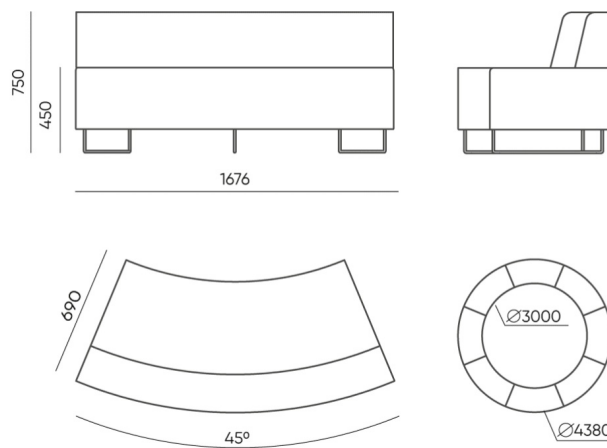

CODE

The seat connector to connect two seats (set)	L-PQ	○
--	------	---

dimensions

QD R45 M

H
W
L

H: 500	1 szt.
W: 1400	St.
L: 880	pc.

kg

netto 30
brutto 35

QDR 45 M

H
W
L

H: 760	1 szt.
W: 1700	St.
L: 880	pc.

kg

netto 37
brutto 42

QD RO 45 M IN

H
W
L

H: 760	1 szt.
W: 1700	St.
L: 880	pc.

kg

netto 39
brutto 44

QD RO 45 M OUT

- A** seat height: overall dimensions
- B** seat height
- C** chair height: overall dimensions
- D** backrest height
- F** chair width: overall dimensions
- G** seat width
- H** backrest width
- K** height from the floor to the armrest
- M** chair depth: overall dimensions
- N** seat depth / seat length

Dimensions are approximate and may vary depending on the selected product configuration. The requirements of the standard are always met.

materials available for collection

1st price group	Bond, Fenno, Keimo, Sawana
2nd price group	Alpa, Charles, Charles - Studio Design, Cura, Pastel, Roccia, Valencia
3rd price group	Ally, Ally SD, Alpa-Studio Design, Blazer, Cura SD, Easy SD, Oceanic, Silvertex , Synergy, Synergy - Studio Design
4th price group	Oceanic-Studio Design, Remix - Studio Design
5th price group	Steelcut Trio 3
Tabletop	Laminated tabletop
Metal	Metal - powder coated