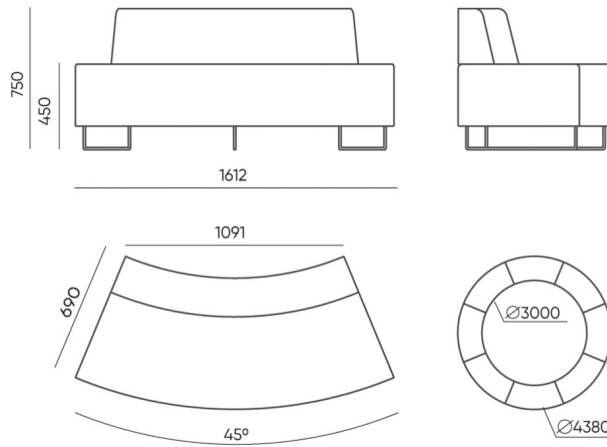

CODE

The seat connector to connect two seats (set)	L-PQ	○
--	------	---

dimensions

QD R45 M

H
W
L

H: 500	1 szt.
W: 1400	St.
L: 880	pc.

kg

netto 30
brutto 35

QDR 45 M

H
W
L

H: 760	1 szt.
W: 1700	St.
L: 880	pc.

kg

netto 37
brutto 42

QD RO 45 M IN

H
W
L

H: 760	1 szt.
W: 1700	St.
L: 880	pc.

kg

netto 39
brutto 44

QD RO 45 M OUT

- A** seat height: overall dimensions
- B** seat height
- C** chair height: overall dimensions
- D** backrest height
- F** chair width: overall dimensions
- G** seat width
- H** backrest width
- K** height from the floor to the armrest
- M** chair depth: overall dimensions
- N** seat depth / seat length