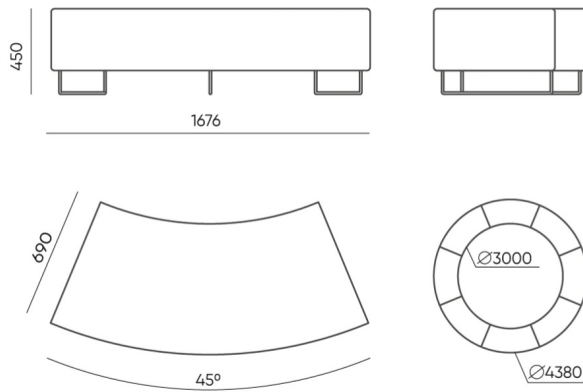

CODE

The seat connector to connect two seats (set)	L-PQ	○
--	------	---

dimensions

QD R45 M

H
W
L

H: 500	1 szt.
W: 1400	St.
L: 880	pc.

kg

netto 30
brutto 35

QDR 45 M

H
W
L

H: 760	1 szt.
W: 1700	St.
L: 880	pc.

kg

netto 37
brutto 42

QD RO 45 M IN

H
W
L

H: 760	1 szt.
W: 1700	St.
L: 880	pc.

kg

netto 39
brutto 44

QD RO 45 M OUT

- A** seat height: overall dimensions
- B** seat height
- C** chair height: overall dimensions
- D** backrest height
- F** chair width: overall dimensions
- G** seat width
- H** backrest width
- K** height from the floor to the armrest
- M** chair depth: overall dimensions
- N** seat depth / seat length